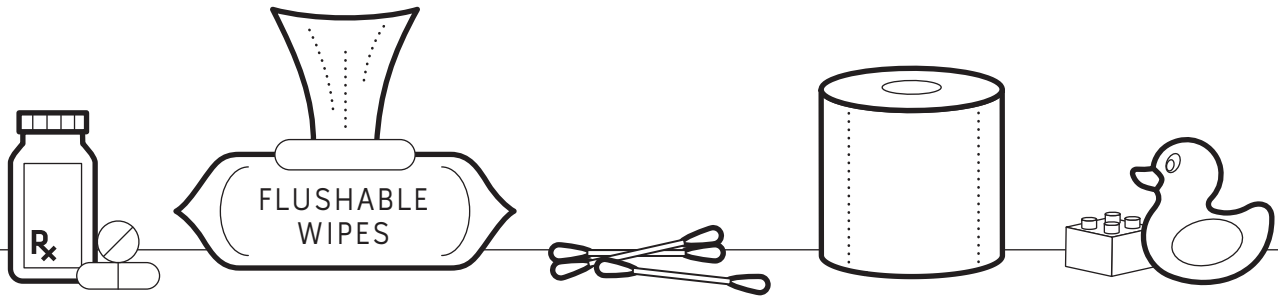

HOW PHOENIX RECYCLES WASTEWATER

Did you know that cleaned wastewater is called reclaimed water?

RECLAIMED WATER GETS REUSED IN THE PROCESS OF MAKING ENERGY AT THE PALO VERDE NUCLEAR GENERATING STATION!

BIO-SOLIDS ARE REUSED AS FERTILIZER ON NON-EDIBLE CROPS.

WHAT DOES NOT BELONG DOWN THE TOILET?

Circle the
incorrect
items!

Here's a hint!
Flushable wipes
should go here.
Not in the toilet!

[See page 10
for answers!]

Did you know that you can visit the Tres Rios Wetlands?
Go to phoenix.gov/water for more information.