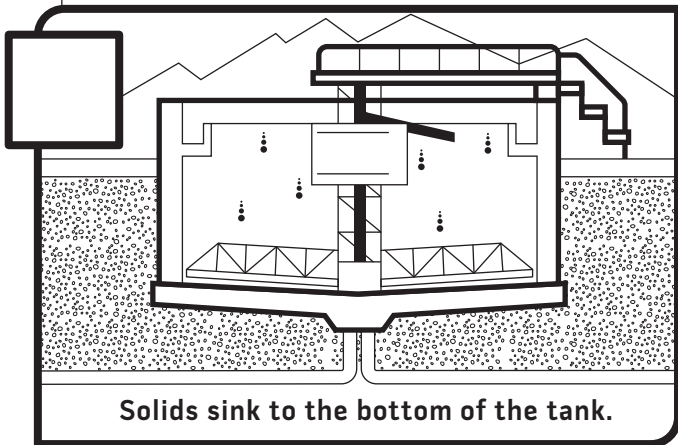

Learn more about where our reused treated wastewater goes on pages 6-7!

WHICH PIPE DOES LOO POO GO DOWN?

SANITARY SEWERS CARRY
WATER FROM TOILETS, SINKS
AND SHOWERS TO THE
PHOENIX WASTEWATER
TREATMENT PLANTS.

Stay tuned for Volume 3 to
learn about stormwater!

Draw an
arrow to the
correct pipe!

STORM DRAINS CARRY
RAINWATER TO OUR RIVERS,
WASHES AND PARKS.

HOW DO WE CLEAN WASTEWATER?

Number how the treatment process flows!

Wastewater is screened to remove large objects like diapers, bottles and wipes.

Small microbes (bacteria) feed on organic material, breaking it down.

Solids sink to the bottom of the tank.

Wastewater arrives at the treatment plant.