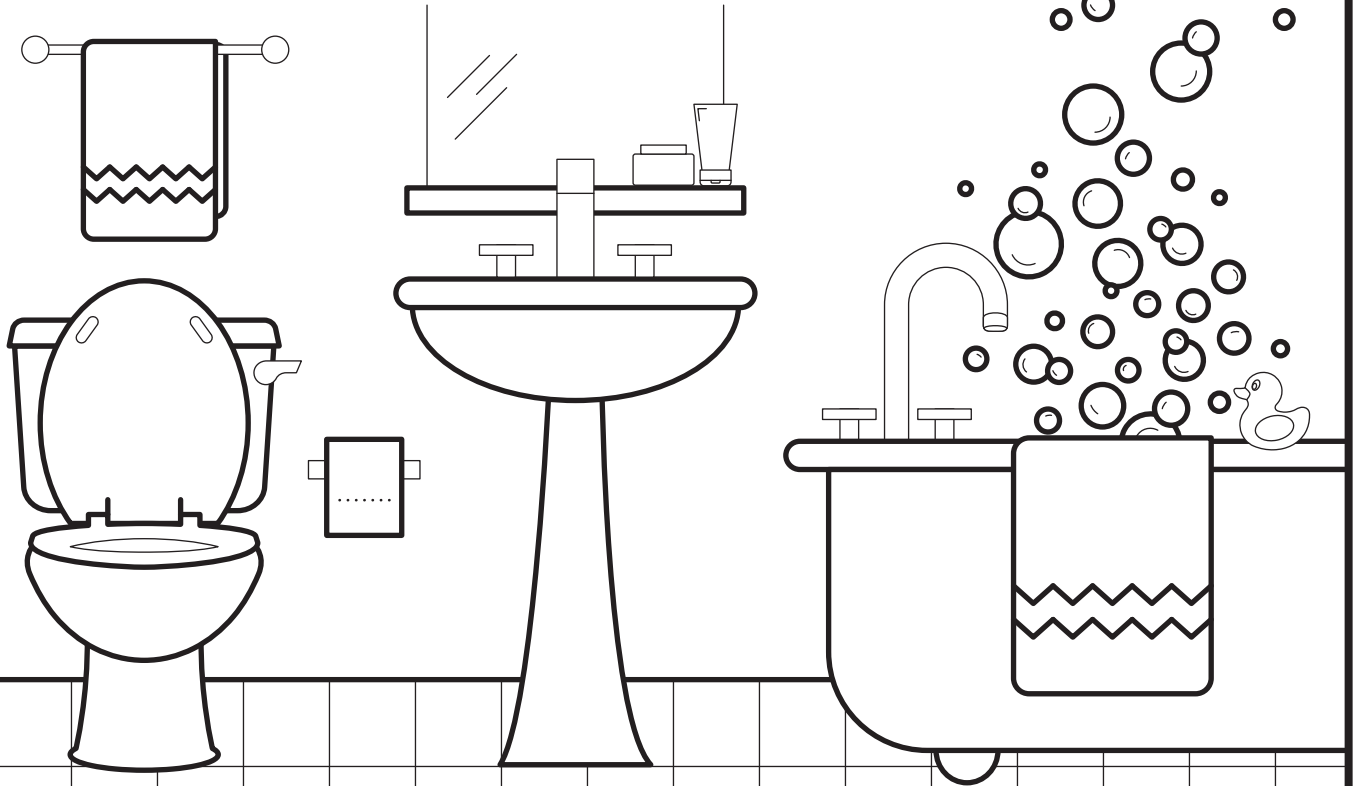

LOO POO'S SUSTAINABILITY JOURNEY

DISCOVER WHAT WE DO WITH YOUR POO!

TRES RIOS WETLANDS

PHX
WATER
SMART

Water is life in a desert city. We drink it. We cook and clean with it. But what happens to everything we put down the drain? Join me on my journey to discover how Phoenix cleans and reuses wastewater!

WHAT IS WASTEWATER?

Circle places where water goes down the drain!

Wastewater is waste coming from your home that goes down the drain and into the sanitary sewer system!

WHAT WE DO WITH YOUR POO!

Help Loo Poo Through the Maze!

Learn more about where our reused treated wastewater goes on pages 6-7!

WHICH PIPE DOES LOO POO GO DOWN?

SANITARY SEWERS CARRY
WATER FROM TOILETS, SINKS
AND SHOWERS TO THE
PHOENIX WASTEWATER
TREATMENT PLANTS.

Wastewater is screened to remove large objects like diapers, bottles and wipes.

Small microbes (bacteria) feed on organic material, breaking it down.

Solids sink to the bottom of the tank.

Wastewater arrives at the treatment plant.