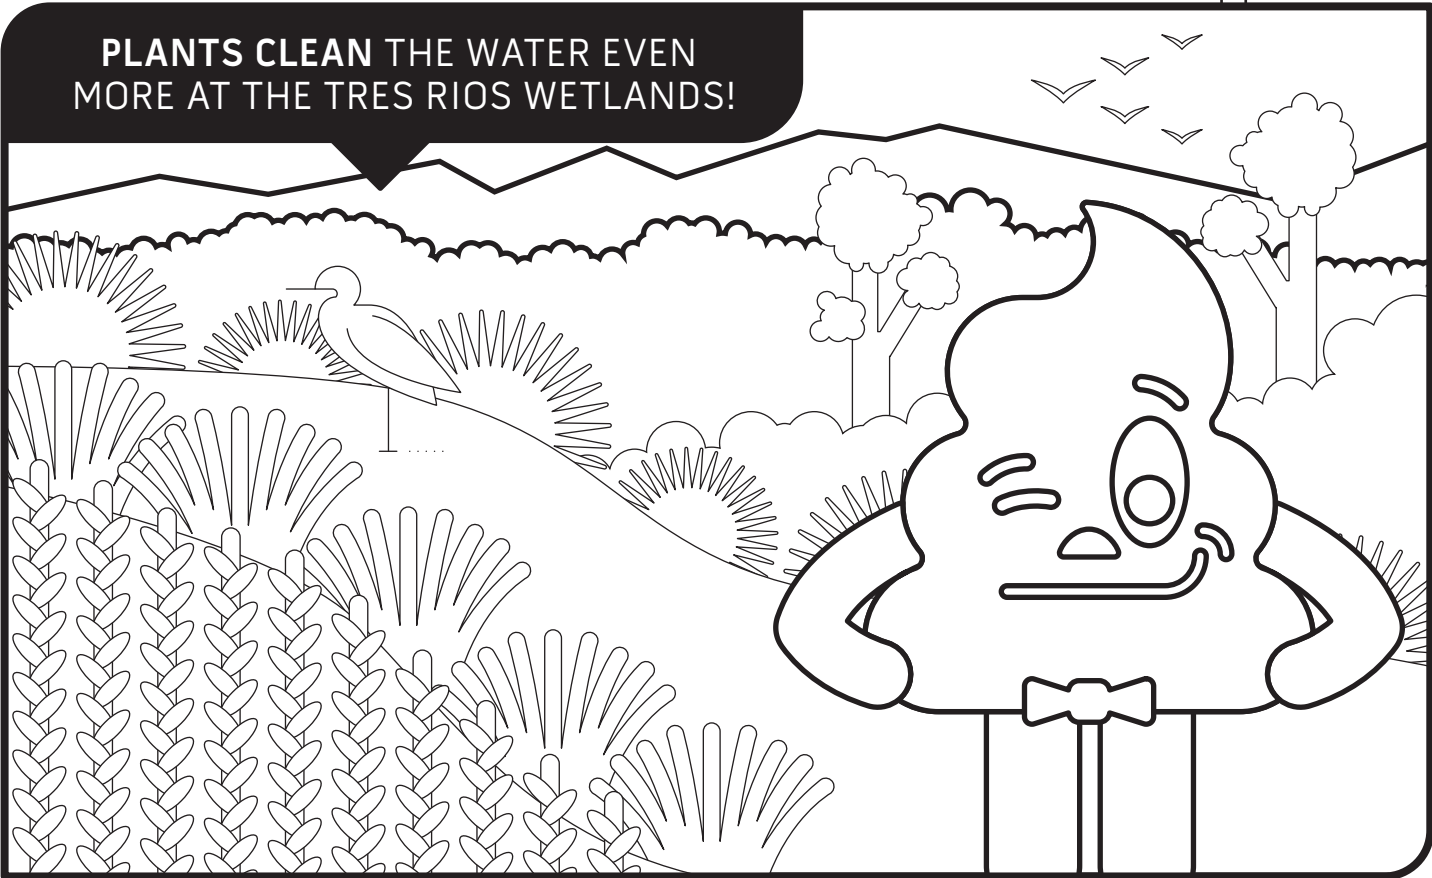

HOW PHOENIX RECYCLES WASTEWATER

Did you know that cleaned wastewater is called reclaimed water?

RECLAIMED WATER GETS REUSED IN THE PROCESS OF MAKING ENERGY AT THE PALO VERDE NUCLEAR GENERATING STATION!

BIO-SOLIDS ARE REUSED AS FERTILIZER ON NON-EDIBLE CROPS.