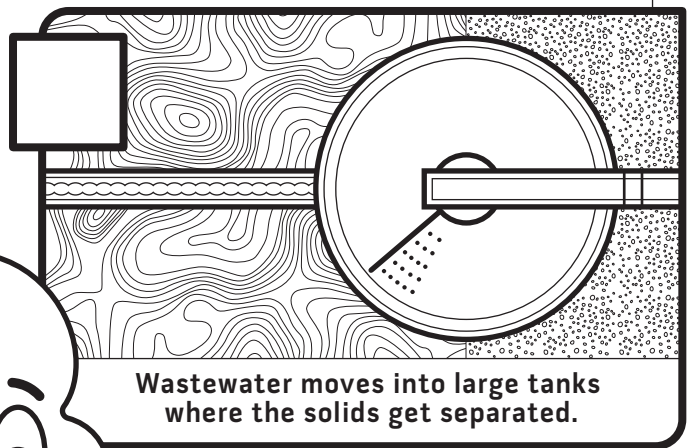

Stay tuned for Volume 3 to
learn about stormwater!

Draw an
arrow to the
correct pipe!

STORM DRAINS CARRY
RAINWATER TO OUR RIVERS,
WASHES AND PARKS.

HOW DO WE CLEAN WASTEWATER?

Number how the treatment process flows!

Wastewater is screened to remove large objects like diapers, bottles and wipes.

Small microbes (bacteria) feed on organic material, breaking it down.

Solids sink to the bottom of the tank.

Wastewater arrives at the treatment plant.

Wastewater is filtered again.

Wastewater moves into large tanks where the solids get separated.

See what happens at our Wastewater Treatment Plants! We have 3 plants in Phoenix.

[See page 10 for answers!]