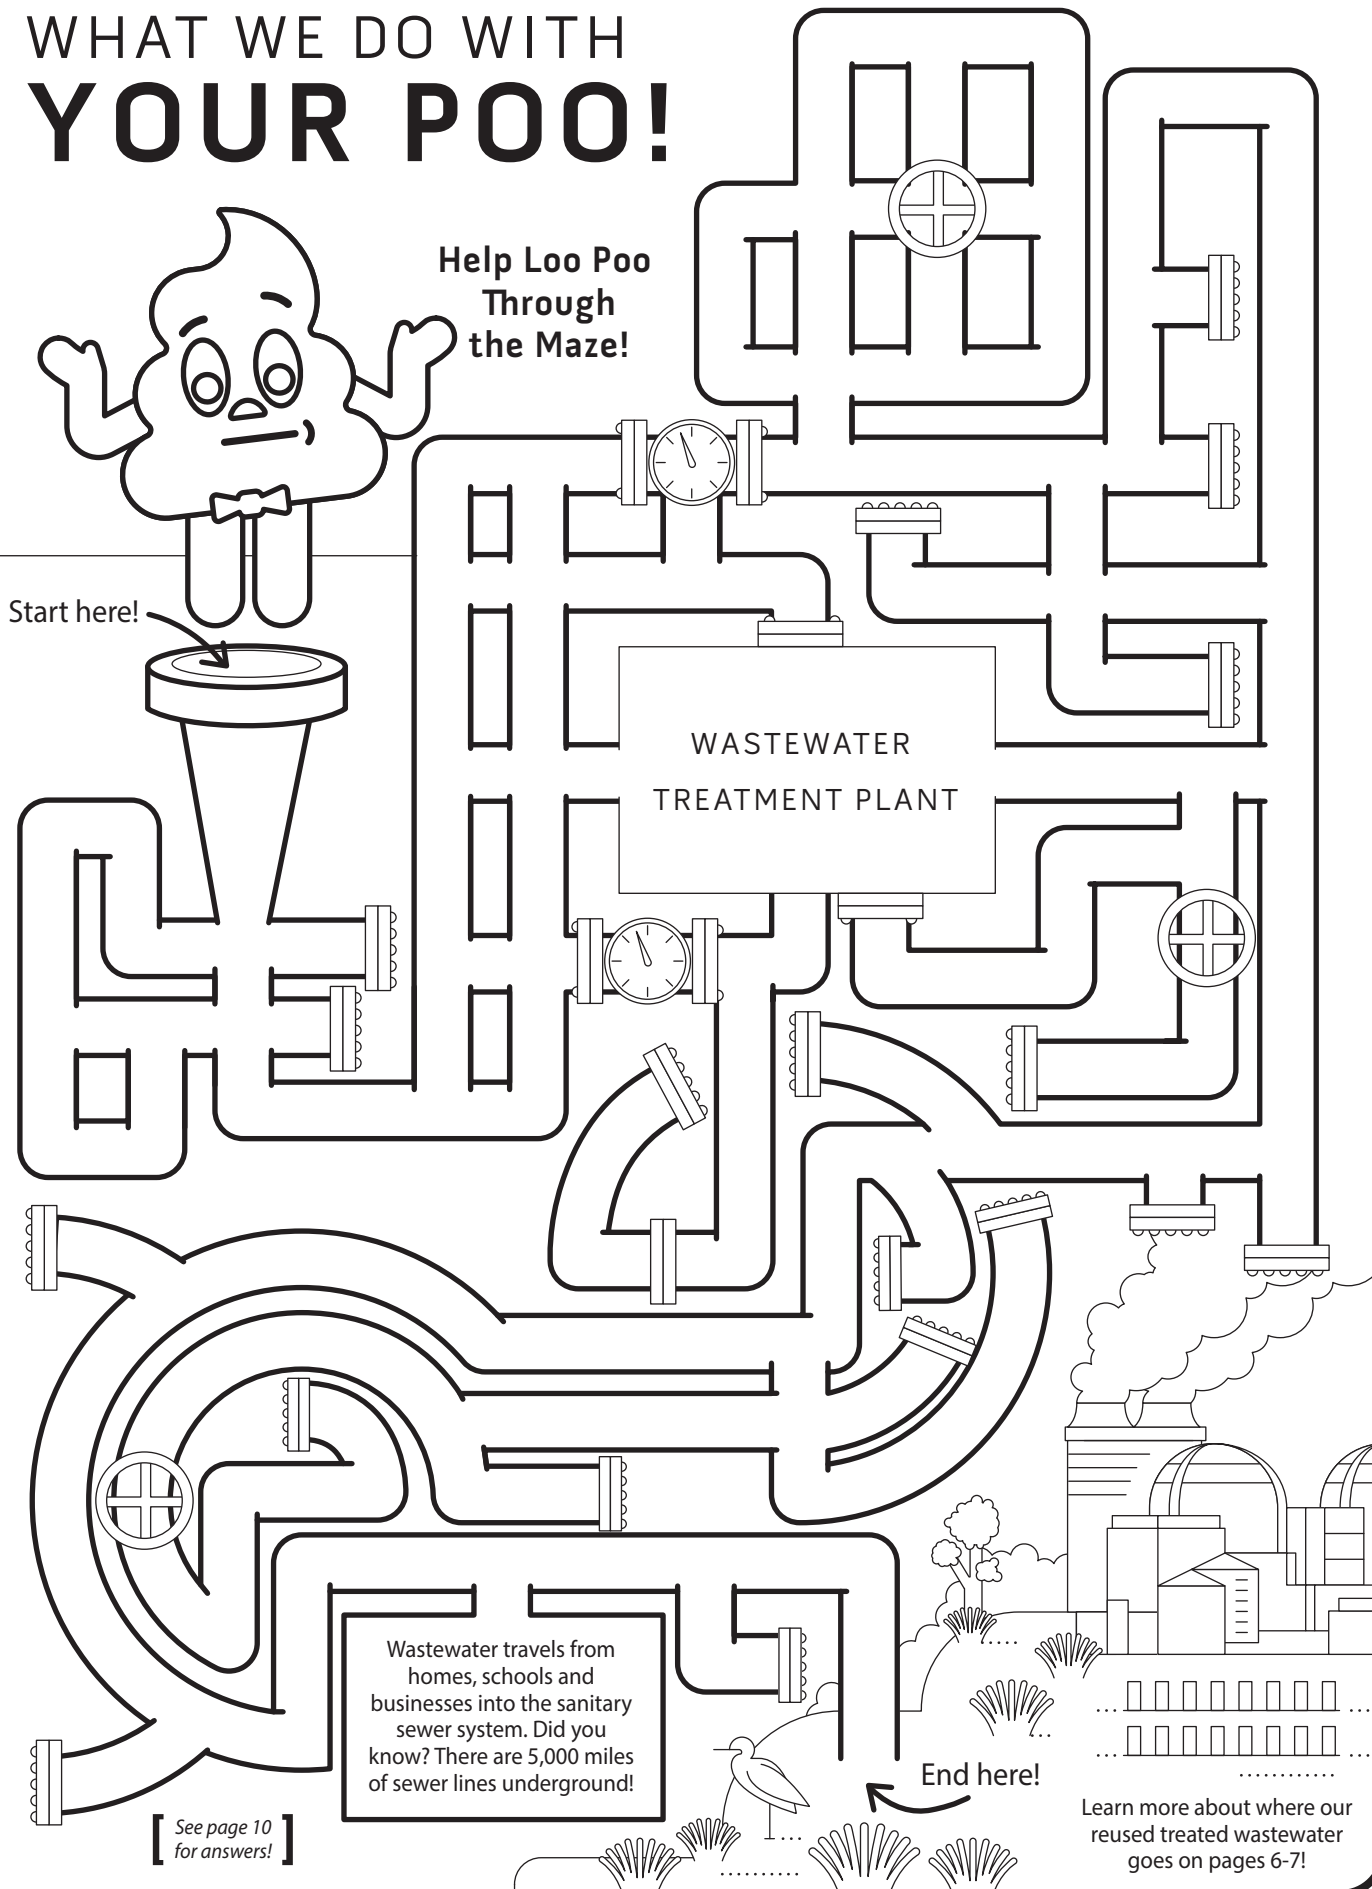

WHAT IS WASTEWATER?

Circle places where water goes down the drain!

Wastewater is waste coming from your home that goes down the drain and into the sanitary sewer system!

WHAT WE DO WITH YOUR POO!

Help Loo Poo Through the Maze!

Learn more about where our reused treated wastewater goes on pages 6-7!

WHICH PIPE DOES LOO POO GO DOWN?

SANITARY SEWERS CARRY
WATER FROM TOILETS, SINKS
AND SHOWERS TO THE
PHOENIX WASTEWATER
TREATMENT PLANTS.

Stay tuned for Volume 3 to
learn about stormwater!

Draw an
arrow to the
correct pipe!

STORM DRAINS CARRY
RAINWATER TO OUR RIVERS,
WASHES AND PARKS.

HOW DO WE CLEAN WASTEWATER?

Number how the treatment process flows!

Wastewater is screened to remove large objects like diapers, bottles and wipes.

Small microbes (bacteria) feed on organic material, breaking it down.

Solids sink to the bottom of the tank.

Wastewater arrives at the treatment plant.