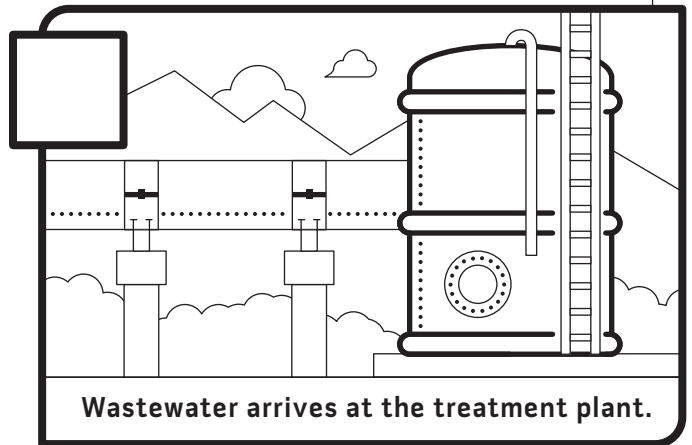

Learn more about where our reused treated wastewater goes on pages 6-7!

WHICH PIPE DOES LOO POO GO DOWN?

SANITARY SEWERS CARRY
WATER FROM TOILETS, SINKS
AND SHOWERS TO THE
PHOENIX WASTEWATER
TREATMENT PLANTS.

Stay tuned for Volume 3 to
learn about stormwater!

Draw an
arrow to the
correct pipe!

STORM DRAINS CARRY
RAINWATER TO OUR RIVERS,
WASHES AND PARKS.

HOW DO WE CLEAN WASTEWATER?

Number how the treatment process flows!

Wastewater is screened to remove large objects like diapers, bottles and wipes.

Small microbes (bacteria) feed on organic material, breaking it down.

Solids sink to the bottom of the tank.

Wastewater arrives at the treatment plant.

Wastewater is filtered again.

Wastewater moves into large tanks where the solids get separated.

See what happens at our Wastewater Treatment Plants! We have 3 plants in Phoenix.

[See page 10 for answers!]