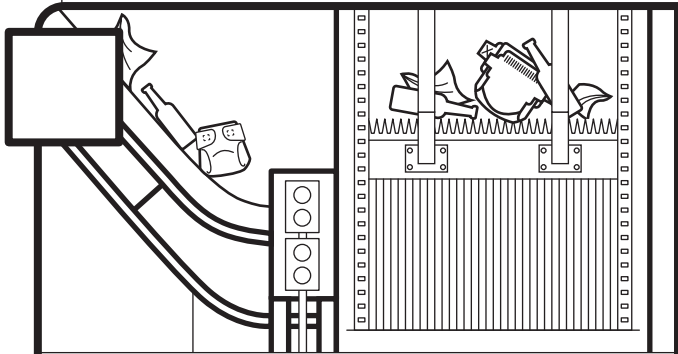

Learn more about where our reused treated wastewater goes on pages 6-7!

WHICH PIPE DOES LOO POO GO DOWN?

SANITARY SEWERS CARRY
WATER FROM TOILETS, SINKS
AND SHOWERS TO THE
PHOENIX WASTEWATER
TREATMENT PLANTS.

Stay tuned for Volume 3 to
learn about stormwater!

Draw an
arrow to the
correct pipe!

STORM DRAINS CARRY
RAINWATER TO OUR RIVERS,
WASHES AND PARKS.

HOW DO WE CLEAN WASTEWATER?

Number how the treatment process flows!

Wastewater is screened to remove large objects like diapers, bottles and wipes.

Small microbes (bacteria) feed on organic material, breaking it down.

Solids sink to the bottom of the tank.

Wastewater arrives at the treatment plant.