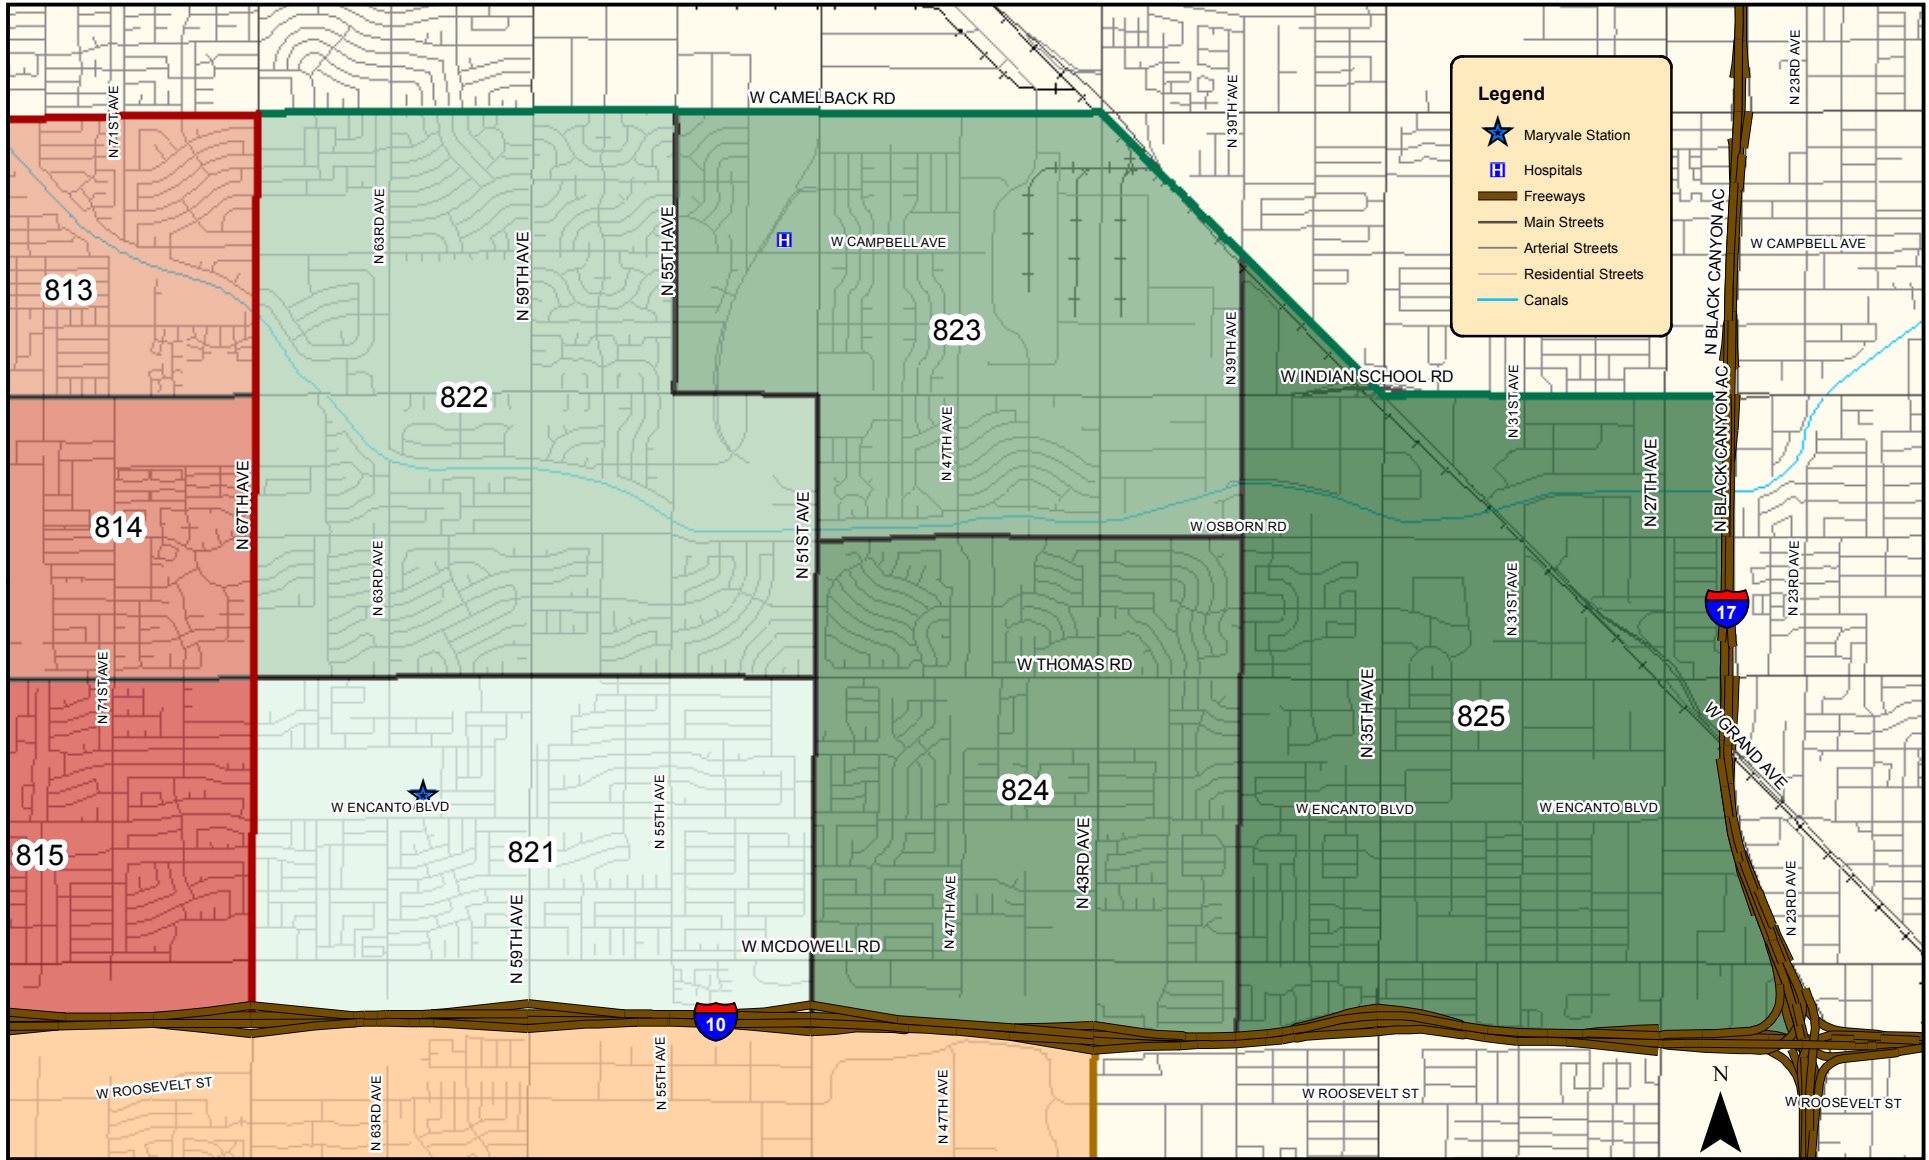

City of Phoenix Police Department

Maryvale/Estrella Mountain Precinct (800)

Squad and Beat Boundaries

City of Phoenix Police Department

Maryvale/Estrella Mountain Precinct (800)

81 Squad Area

Boundaries Effective October 20, 2014

City of Phoenix Police Department

Maryvale/Estrella Mountain Precinct (800)

82 Squad Area and Beat Boundaries

Boundaries Effective October 20, 2014

Phoenix Police Department
 Crime Analysis and Research Unit (CARU)
 Updated: 10/16/2014
 N:\GeneralMaps\Precinct Maps NEW\800\82 Area.mxd