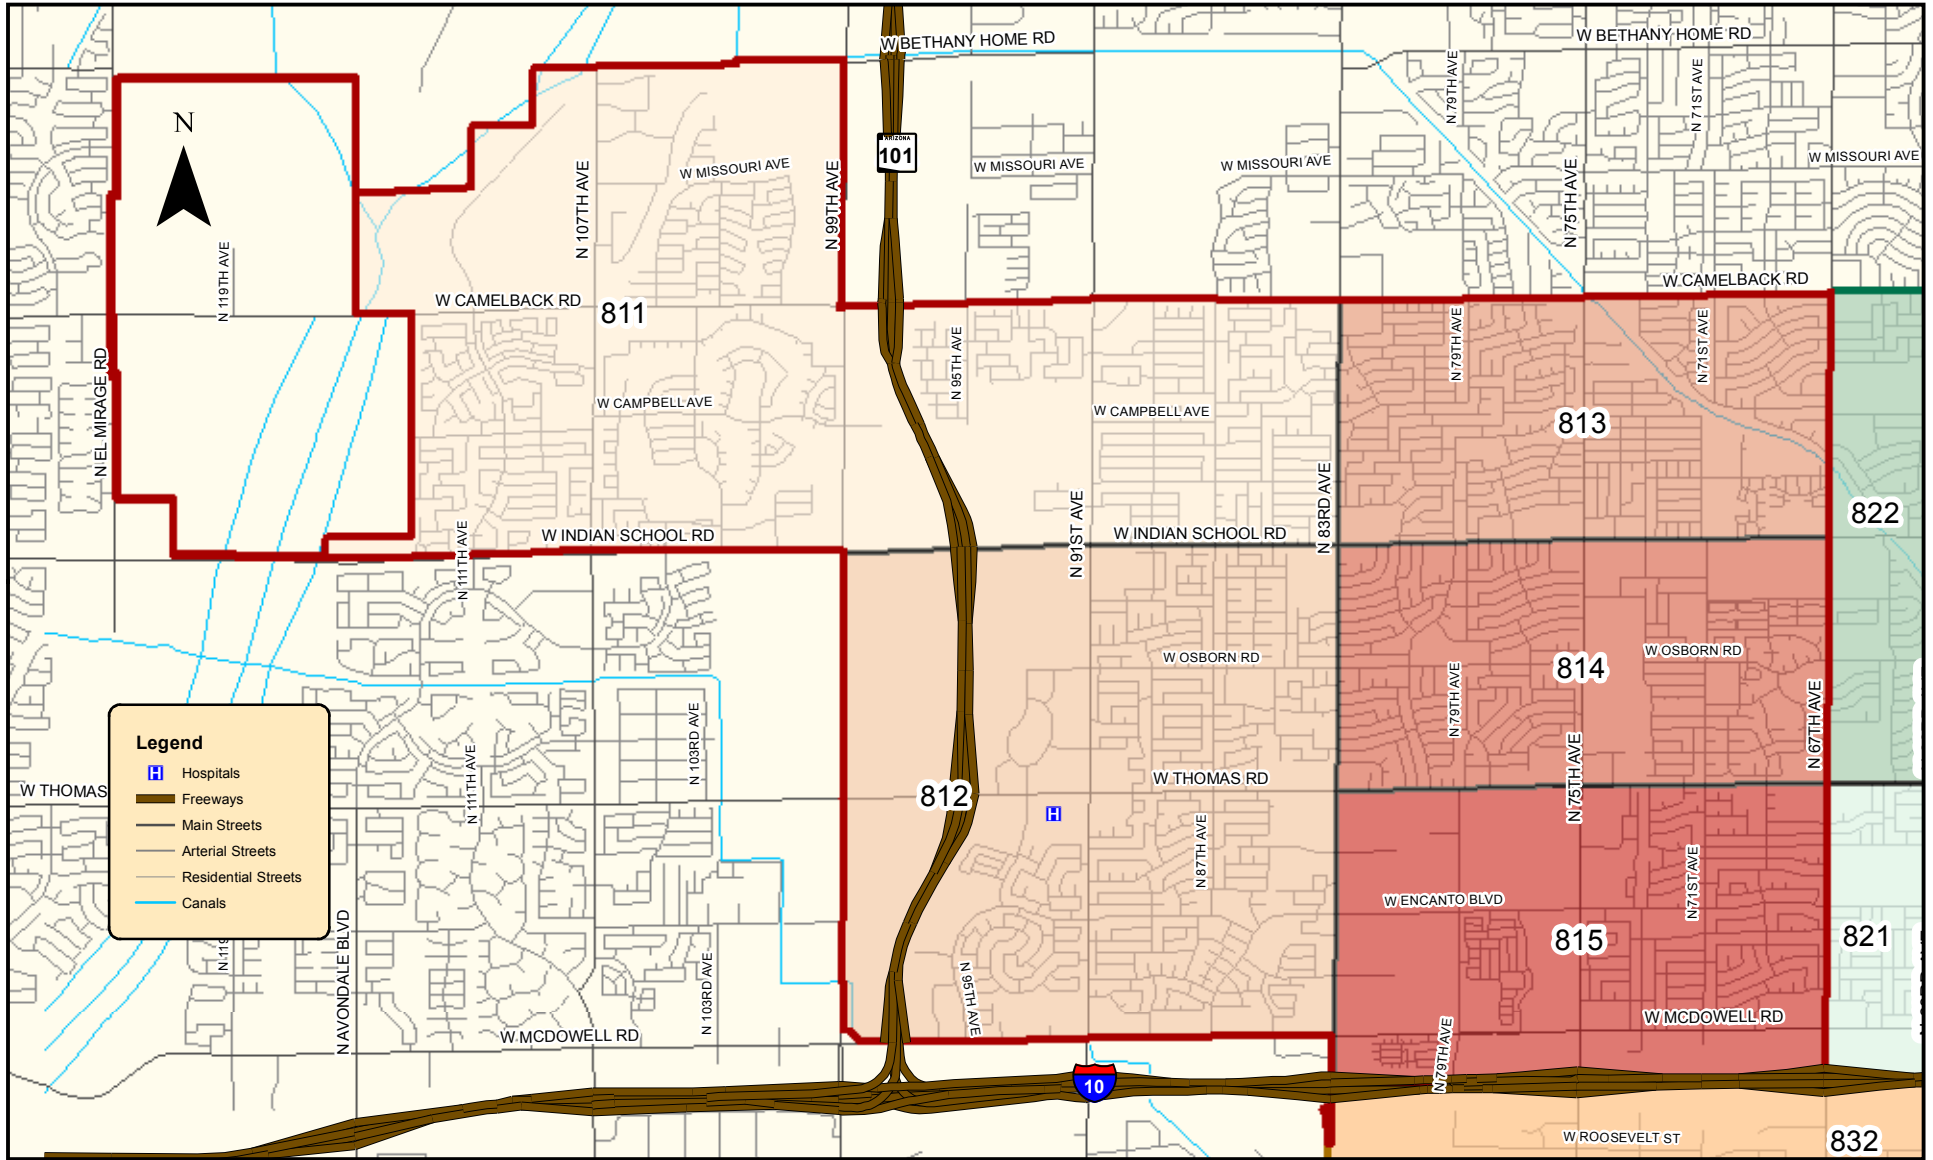

City of Phoenix Police Department

Maryvale/Estrella Mountain Precinct (800)

Squad and Beat Boundaries

City of Phoenix Police Department

Maryvale/Estrella Mountain Precinct (800)

81 Squad Area

Boundaries Effective October 20, 2014

City of Phoenix Police Department

Maryvale/Estrella Mountain Precinct (800)

82 Squad Area and Beat Boundaries

Boundaries Effective October 20, 2014

Phoenix Police Department
 Crime Analysis and Research Unit (CARU)
 Updated: 10/16/2014
 N:\GeneralMaps\Precinct Maps NEW\800\82 Area.mxd