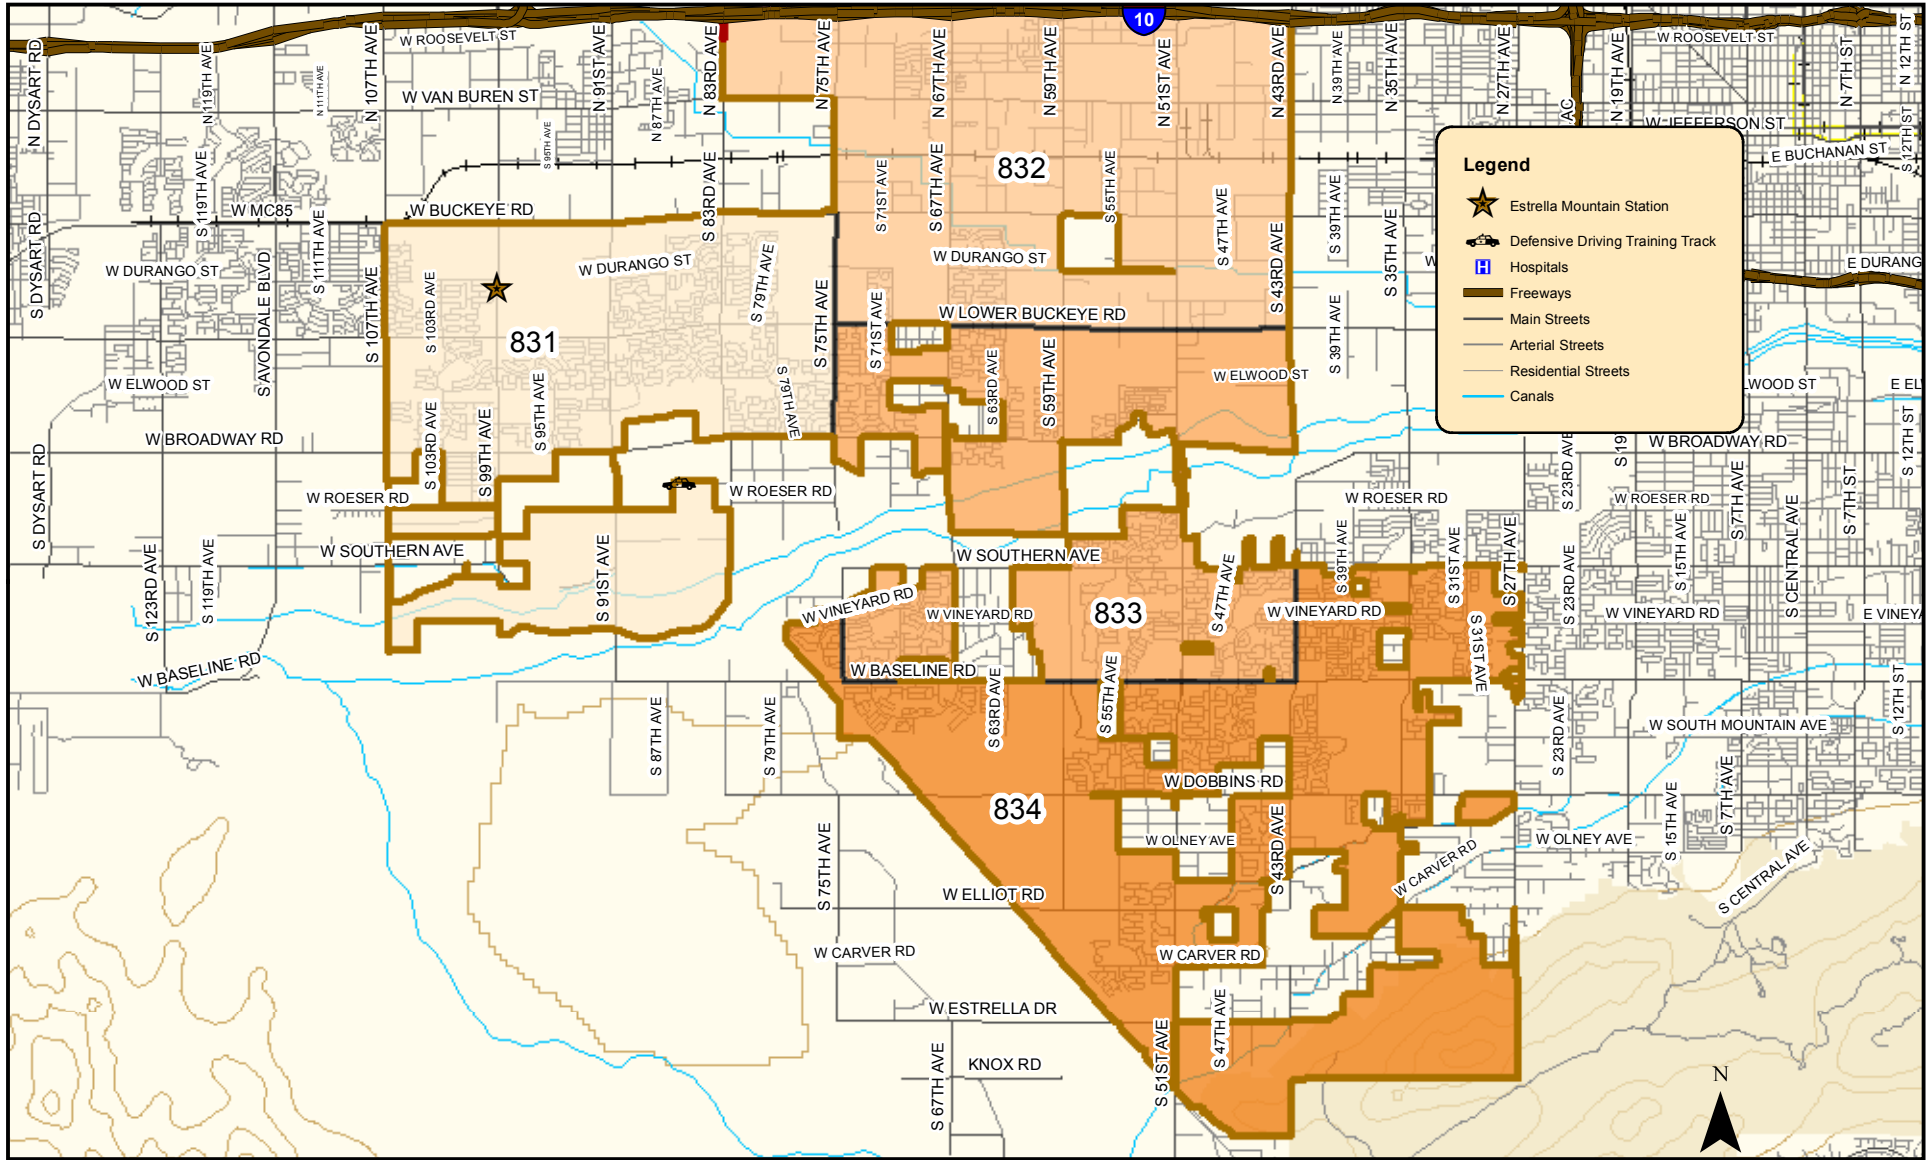

City of Phoenix Police Department

Maryvale/Estrella Mountain Precinct (800)

Squad and Beat Boundaries

City of Phoenix Police Department

Maryvale/Estrella Mountain Precinct (800)

81 Squad Area

Boundaries Effective October 20, 2014

City of Phoenix Police Department

Maryvale/Estrella Mountain Precinct (800)

82 Squad Area and Beat Boundaries

Boundaries Effective October 20, 2014

Phoenix Police Department
 Crime Analysis and Research Unit (CARU)
 Updated: 10/16/2014
 N:\GeneralMaps\Precinct Maps NEW\800\82 Area.mxd

City of Phoenix Police Department

Maryvale/Estrella Mountain Precinct (800)

83 Squad Area and Beat Boundaries

Boundaries Effective October 20, 2014