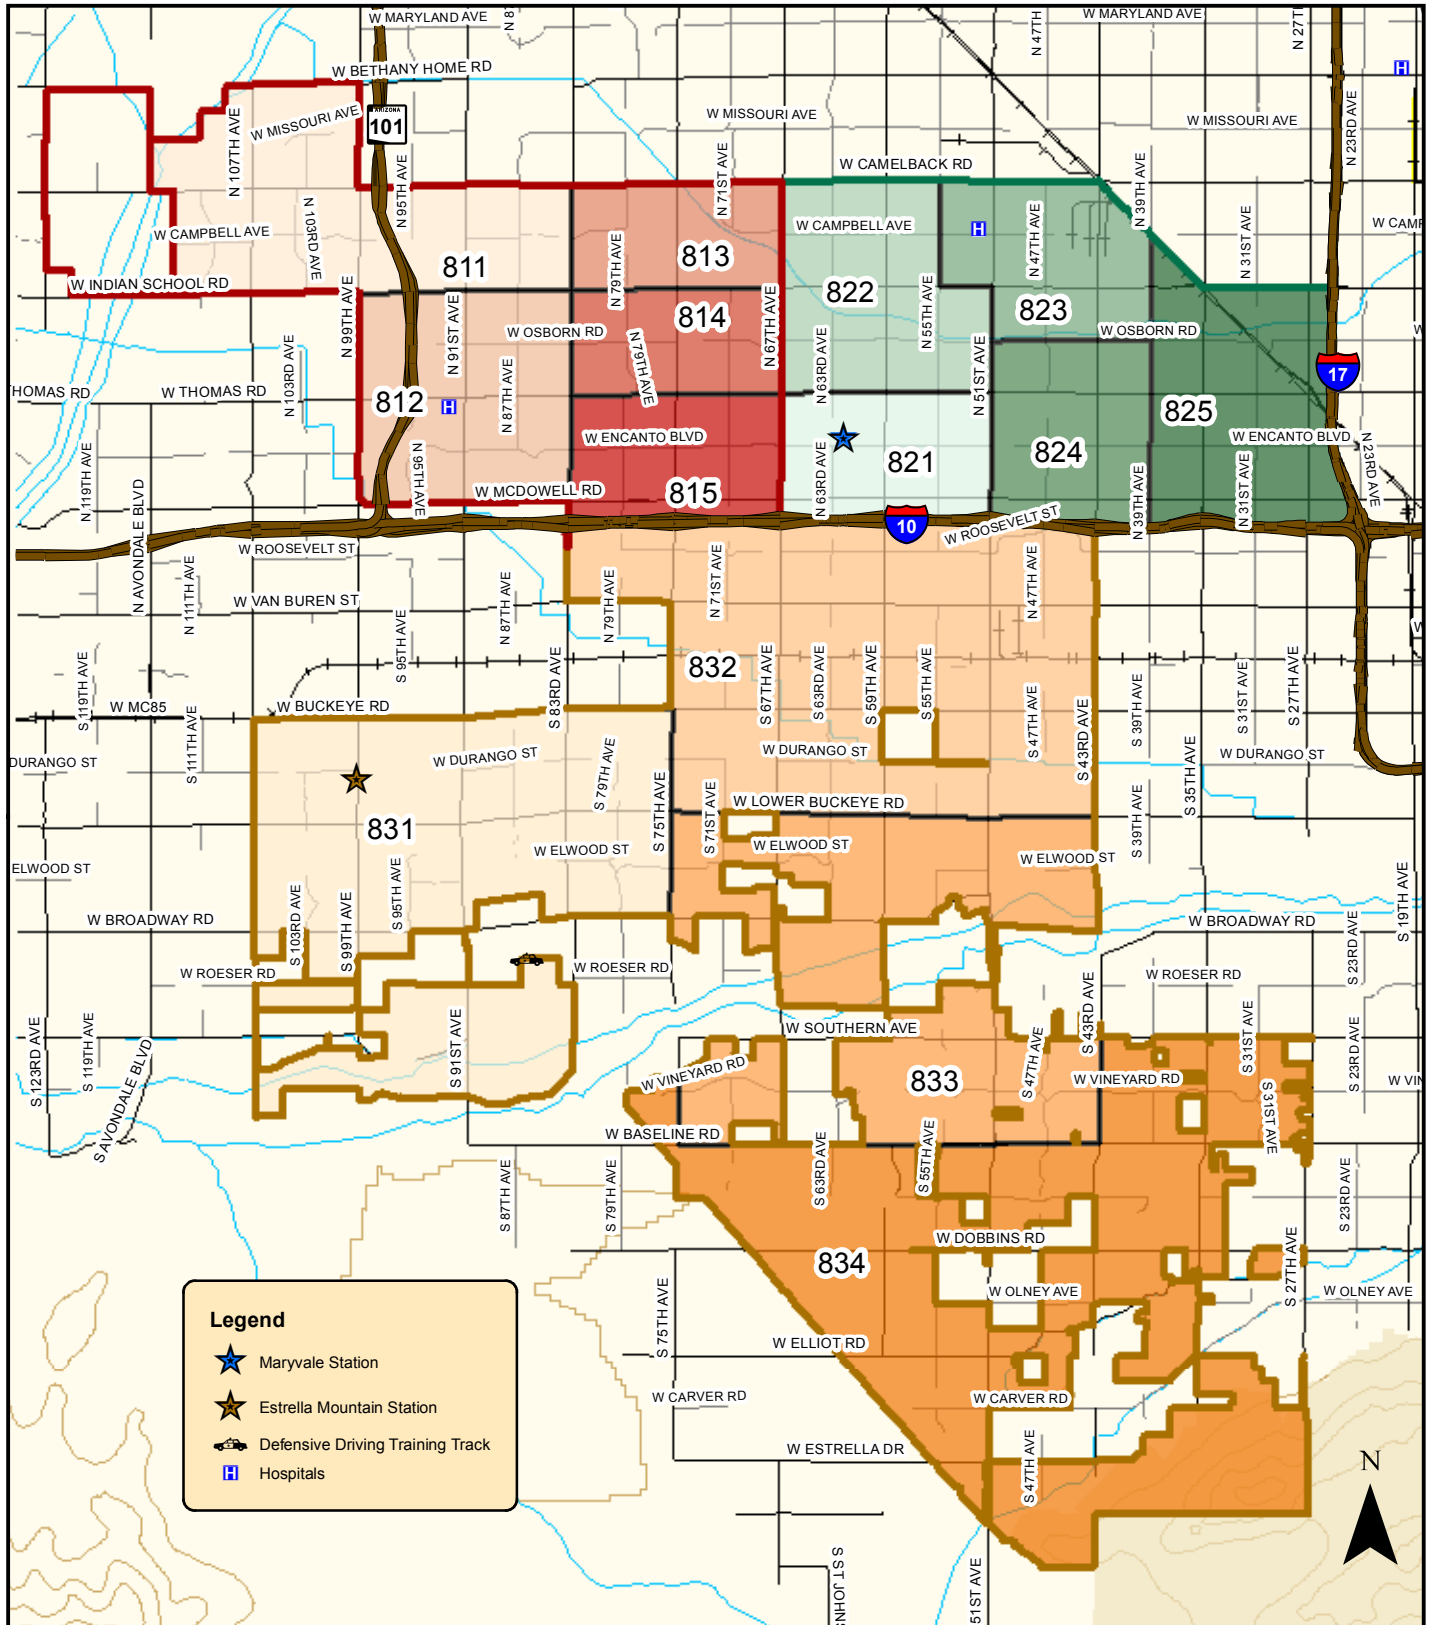

City of Phoenix Police Department

Maryvale/Estrella Mountain Precinct (800)

Squad and Beat Boundaries

City of Phoenix Police Department

Maryvale/Estrella Mountain Precinct (800)

81 Squad Area

Boundaries Effective October 20, 2014

City of Phoenix Police Department

Maryvale/Estrella Mountain Precinct (800)

82 Squad Area and Beat Boundaries

Boundaries Effective October 20, 2014

Phoenix Police Department
 Crime Analysis and Research Unit (CARU)
 Updated: 10/16/2014
 N:\GeneralMaps\Precinct Maps NEW\800\82 Area.mxd

City of Phoenix Police Department

Maryvale/Estrella Mountain Precinct (800)

83 Squad Area and Beat Boundaries

Boundaries Effective October 20, 2014