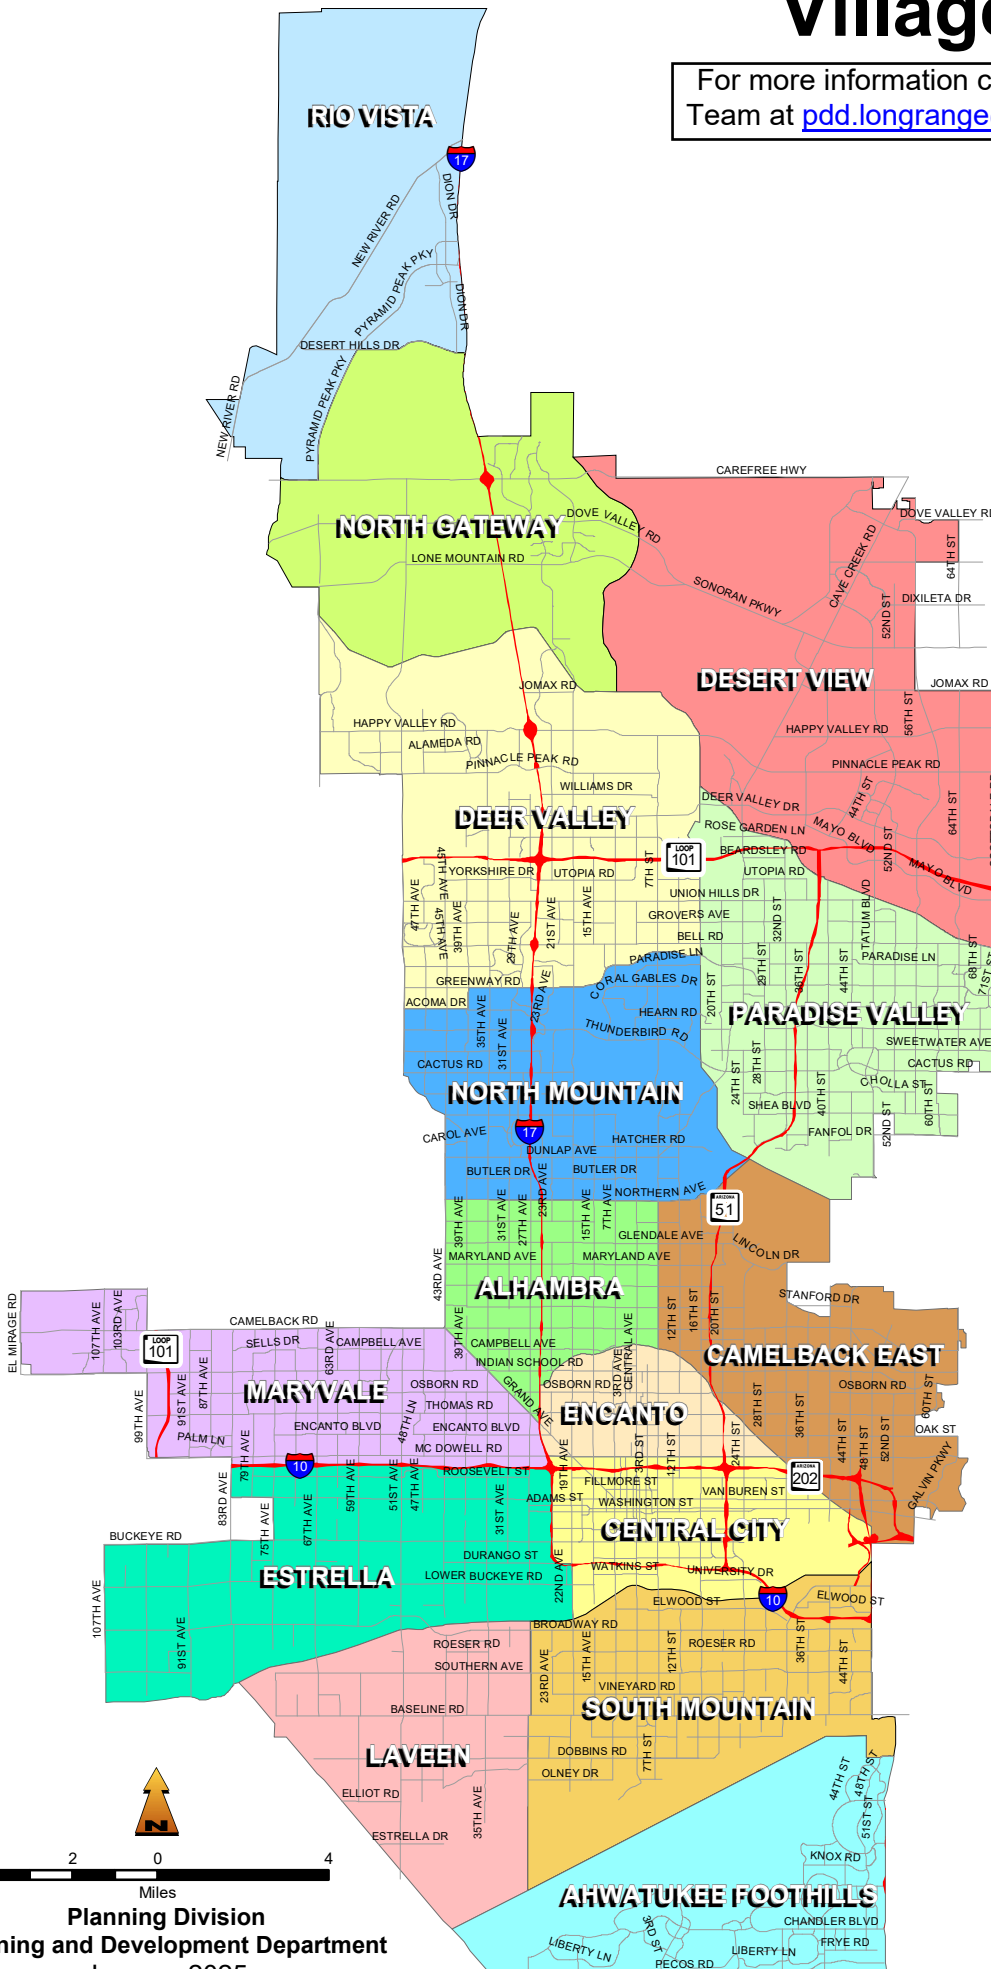

Village Planners

For more information contact the Long Range Planning Team at pdd.longrange@phoenix.gov or 602-534-3753.

- Ahwatukee Foothills
Anthony Grande
(602) 256-5648
- Alhambra
John Roanhorse
(602) 261-8817
- Camelback East
Anthony Grande
(602) 256-5648
- Central City
Samuel Rogers
(602) 534-4010
- Deer Valley
Robert Kuhfuss
(602) 534-1608
- Desert View
Adrian Zambrano
(602) 534-6057
- Encanto
John Roanhorse
(602) 261-8817
- Estrella
Nayeli Sanchez Luna (602) 534-9938
- Laveen
Nayeli Sanchez Luna (602) 534-9938
- Maryvale
Matteo Moric
(602) 261-8235
- North Gateway
Adrian Zambrano
(602) 534-6057
- North Mountain
Robert Kuhfuss
(602) 534-1608
- Paradise Valley
Matteo Moric
(602) 261-8235
- Rio Vista
Adrian Zambrano
(602) 534-6057
- South Mountain
Samuel Rogers
(602) 534-4010