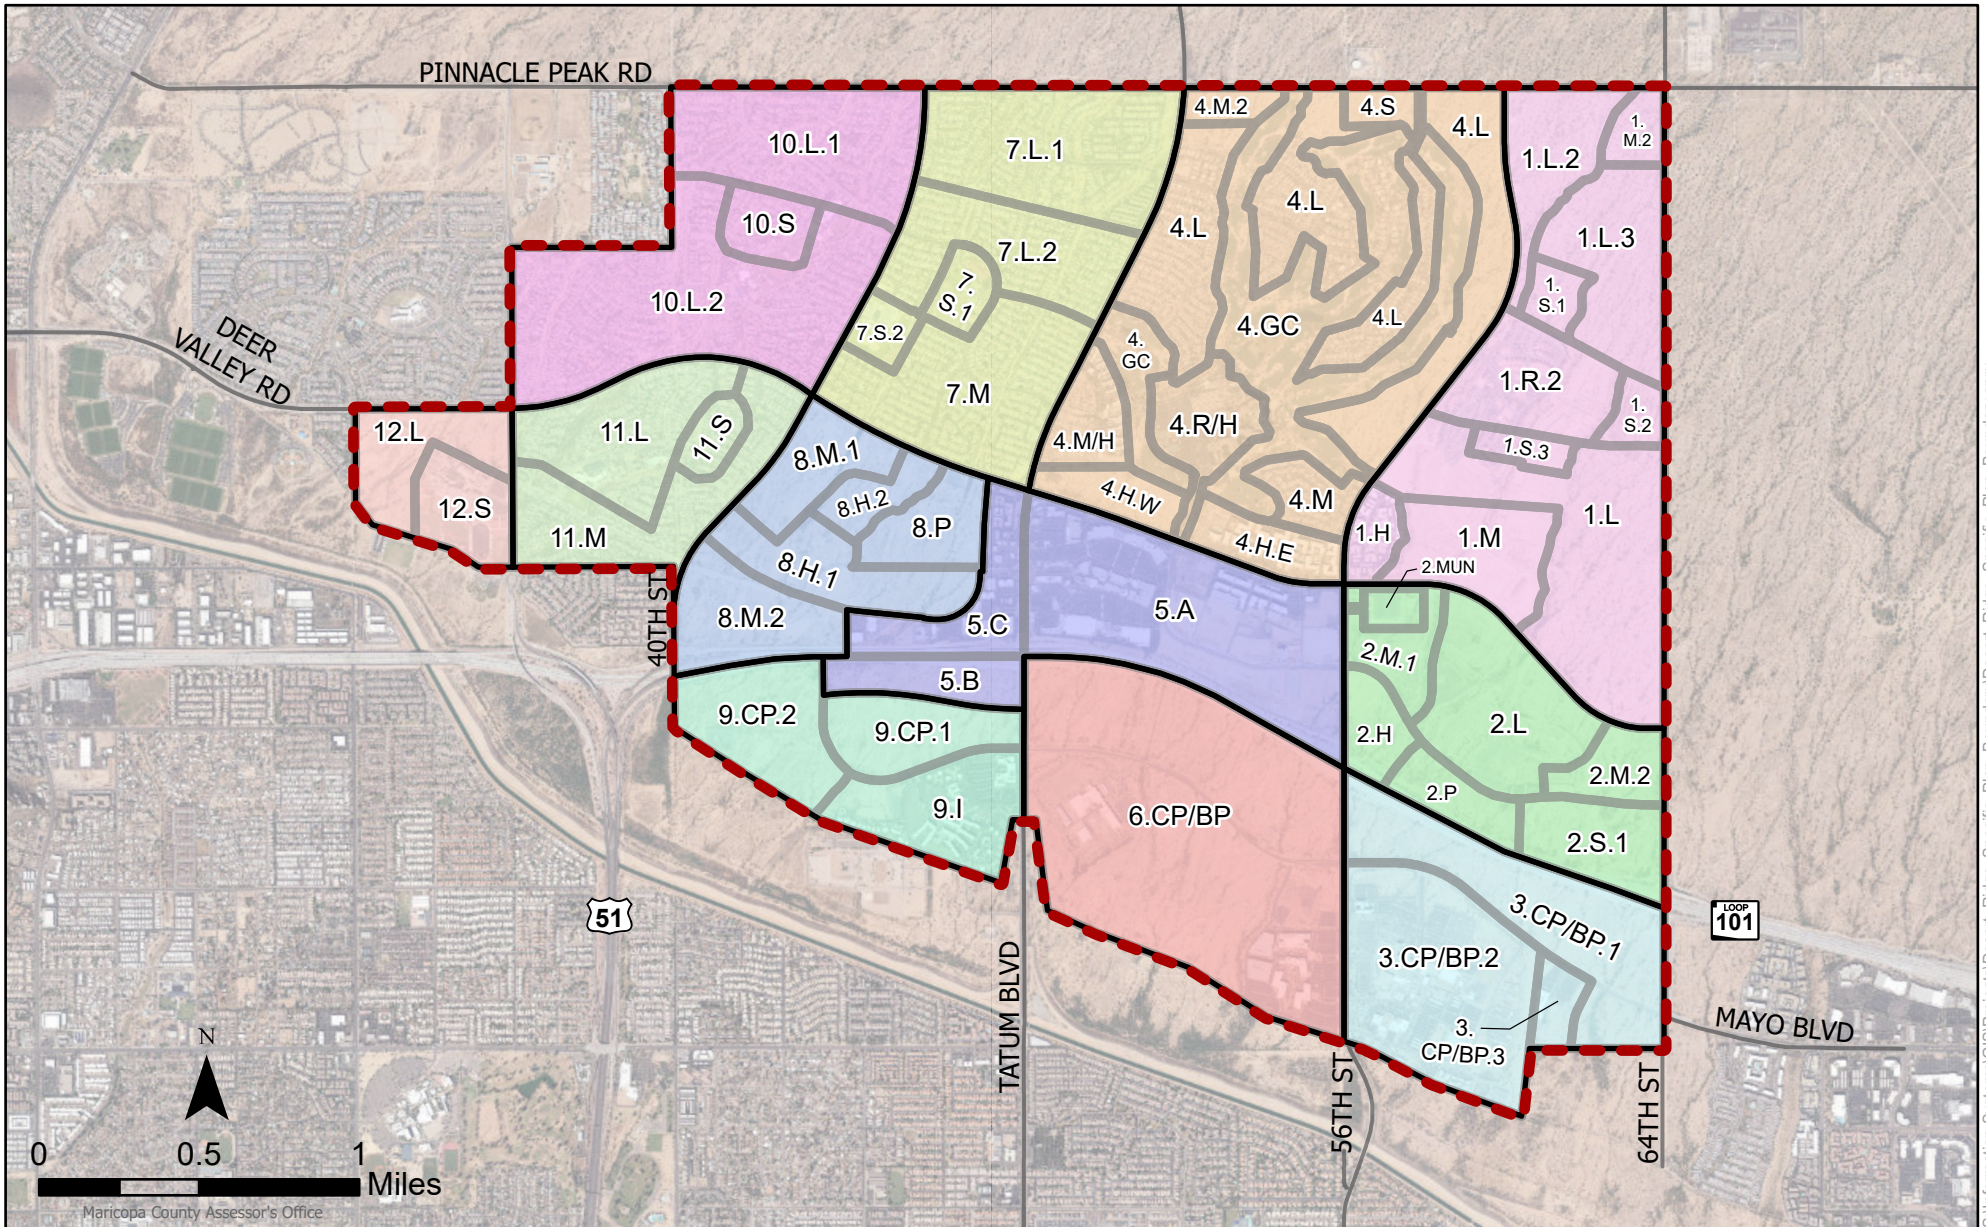

Desert Ridge Specific Plan

-  Desert Ridge Specific Plan
-  Development Parcel
-  Superblock

Superblock Number:

 1	 5	 9
 2	 6	 10
 3	 7	 11
 4	 8	 12

City of Phoenix
PLANNING AND DEVELOPMENT DEPARTMENT

Created:	12/12/2023
Revised:	

S:\Information Systems\GIS\Projects\Desert_Ridge_Specific_Plan_Boundary.aprx