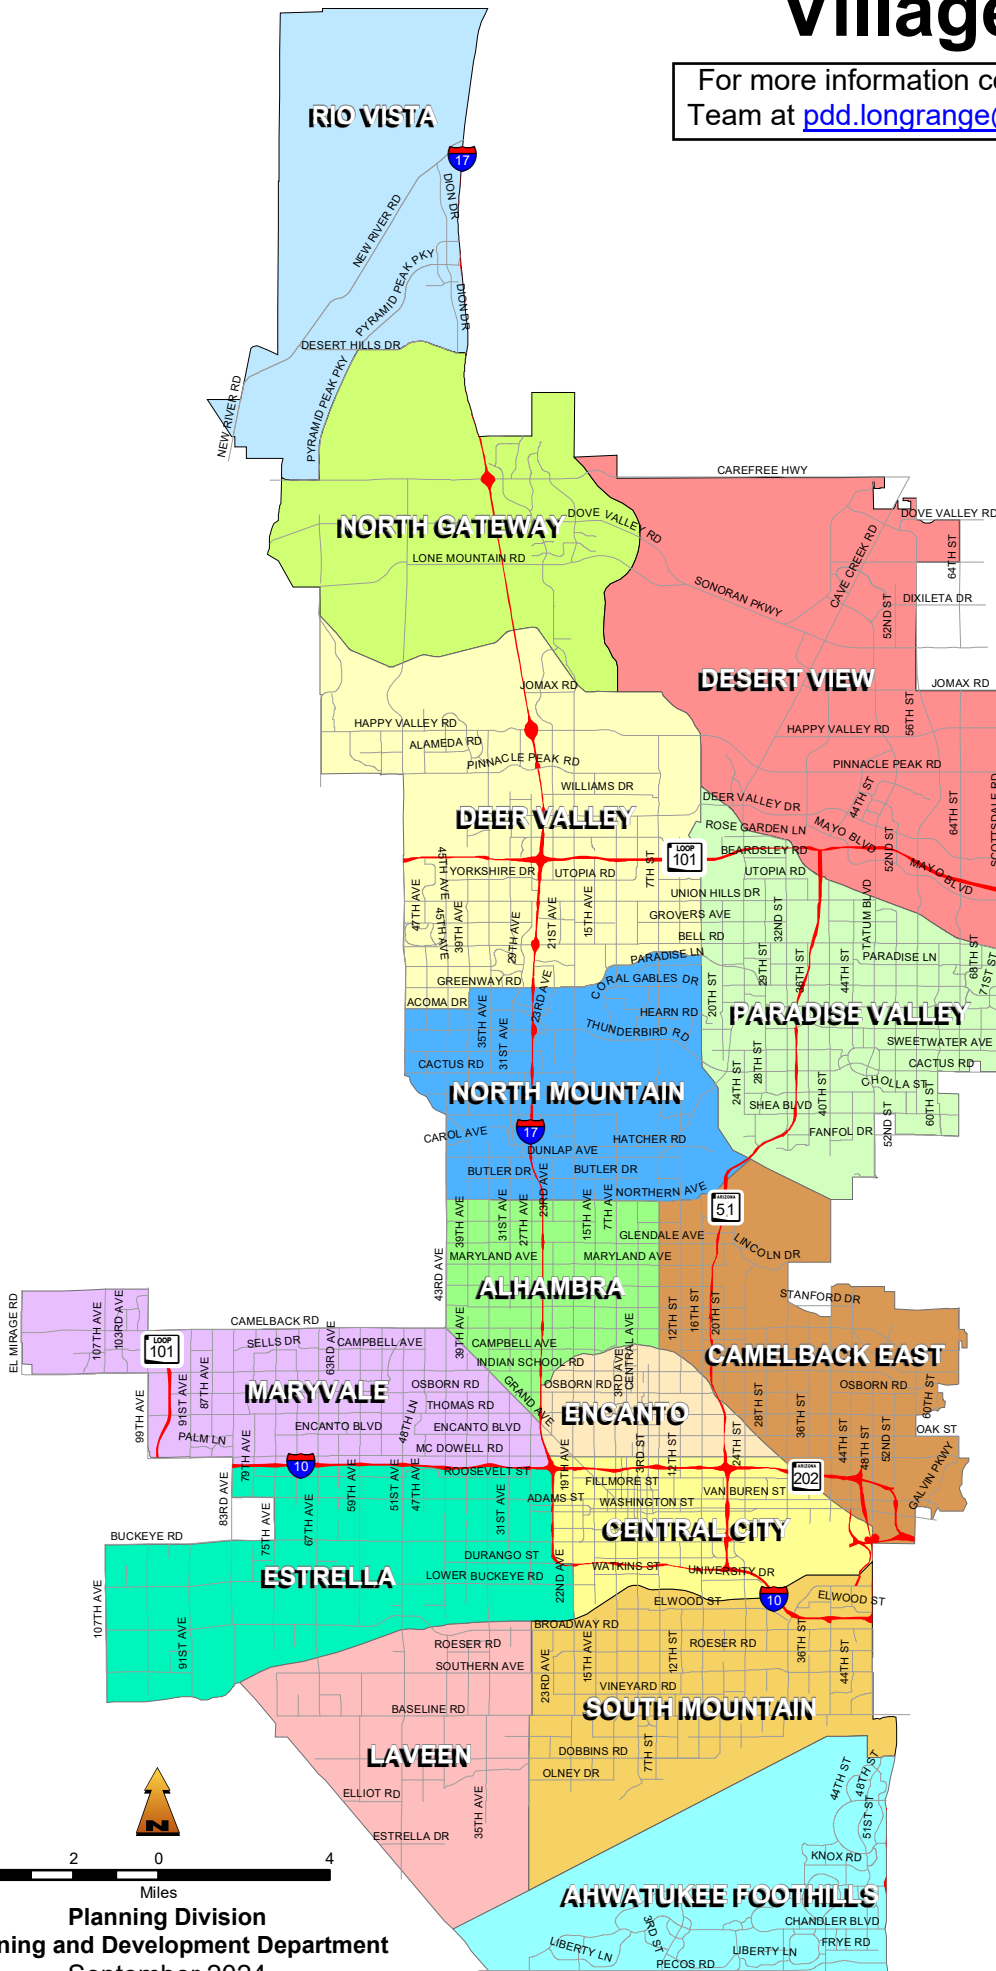

Village Planners

For more information contact the Long Range Planning Team at pdd.longrange@phoenix.gov or 602-534-3753.

- Ahwatukee Foothills
Matteo Moric
(602) 261-8235
- Alhambra
Samuel Rogers
(602) 534-4010
- Camelback East
John Roanhorse
(602) 261-8817
- Central City
Anthony Grande
(602) 256-5648
- Deer Valley
Matteo Moric
(602) 261-8235
- Desert View
Anthony Grande
(602) 256-5648
- Encanto
John Roanhorse
(602) 261-8817
- Estrella
Nayeli Sanchez Luna
(602) 534-9938
- Laveen
Nayeli Sanchez Luna
(602) 534-9938
- Maryvale
Matteo Moric
(602) 261-8235
- North Gateway
Adrian Zambrano
(602) 534-6057
- North Mountain
Unassigned
(602) 534-3753
- Paradise Valley
Adrian Zambrano
(602) 534-6057
- Rio Vista
Adrian Zambrano
(602) 534-6057
- South Mountain
Samuel Rogers
(602) 534-4010