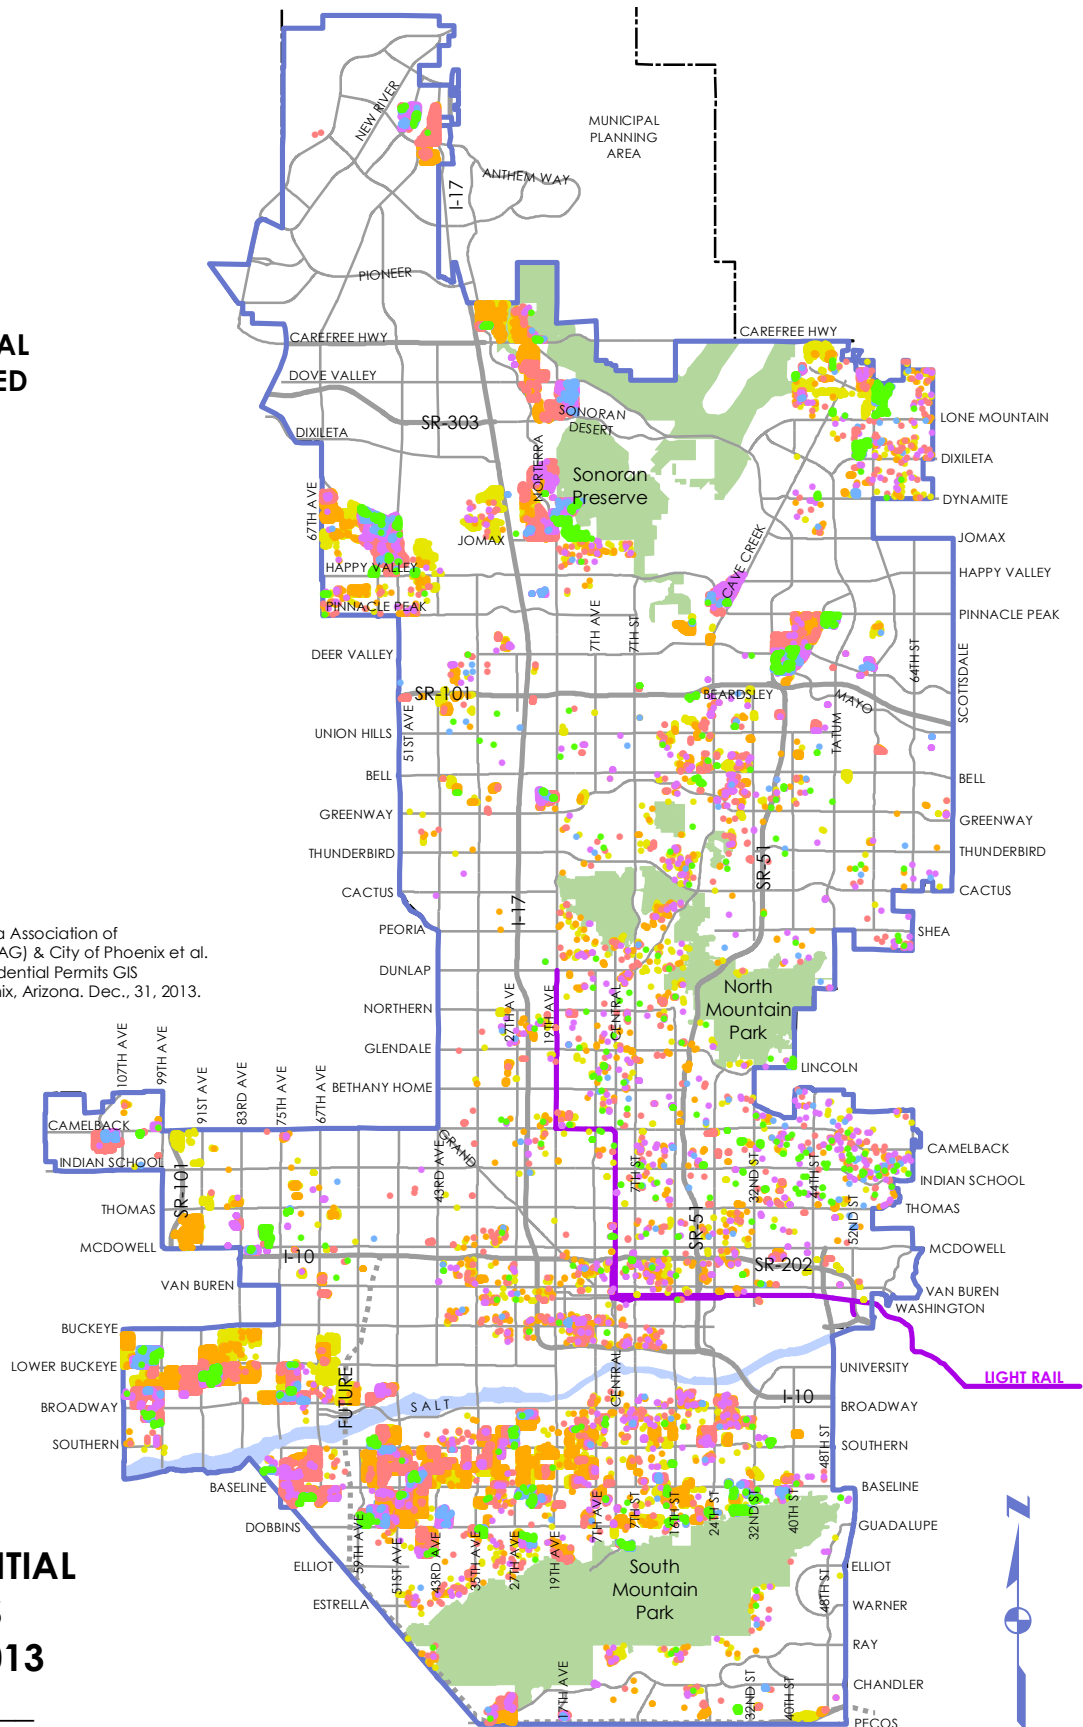

RESIDENTIAL COMPLETED PERMITS BY YEAR

- 2002
- 2003
- 2004
- 2005
- 2006
- 2007
- 2008
- 2009
- 2010
- 2011
- 2012
- 2013

Source: Maricopa Association of Governments (MAG) & City of Phoenix et al. "Completed Residential Permits GIS Shapefile." Phoenix, Arizona. Dec., 31, 2013.

RESIDENTIAL PERMITS 2002-2013 FIGURE