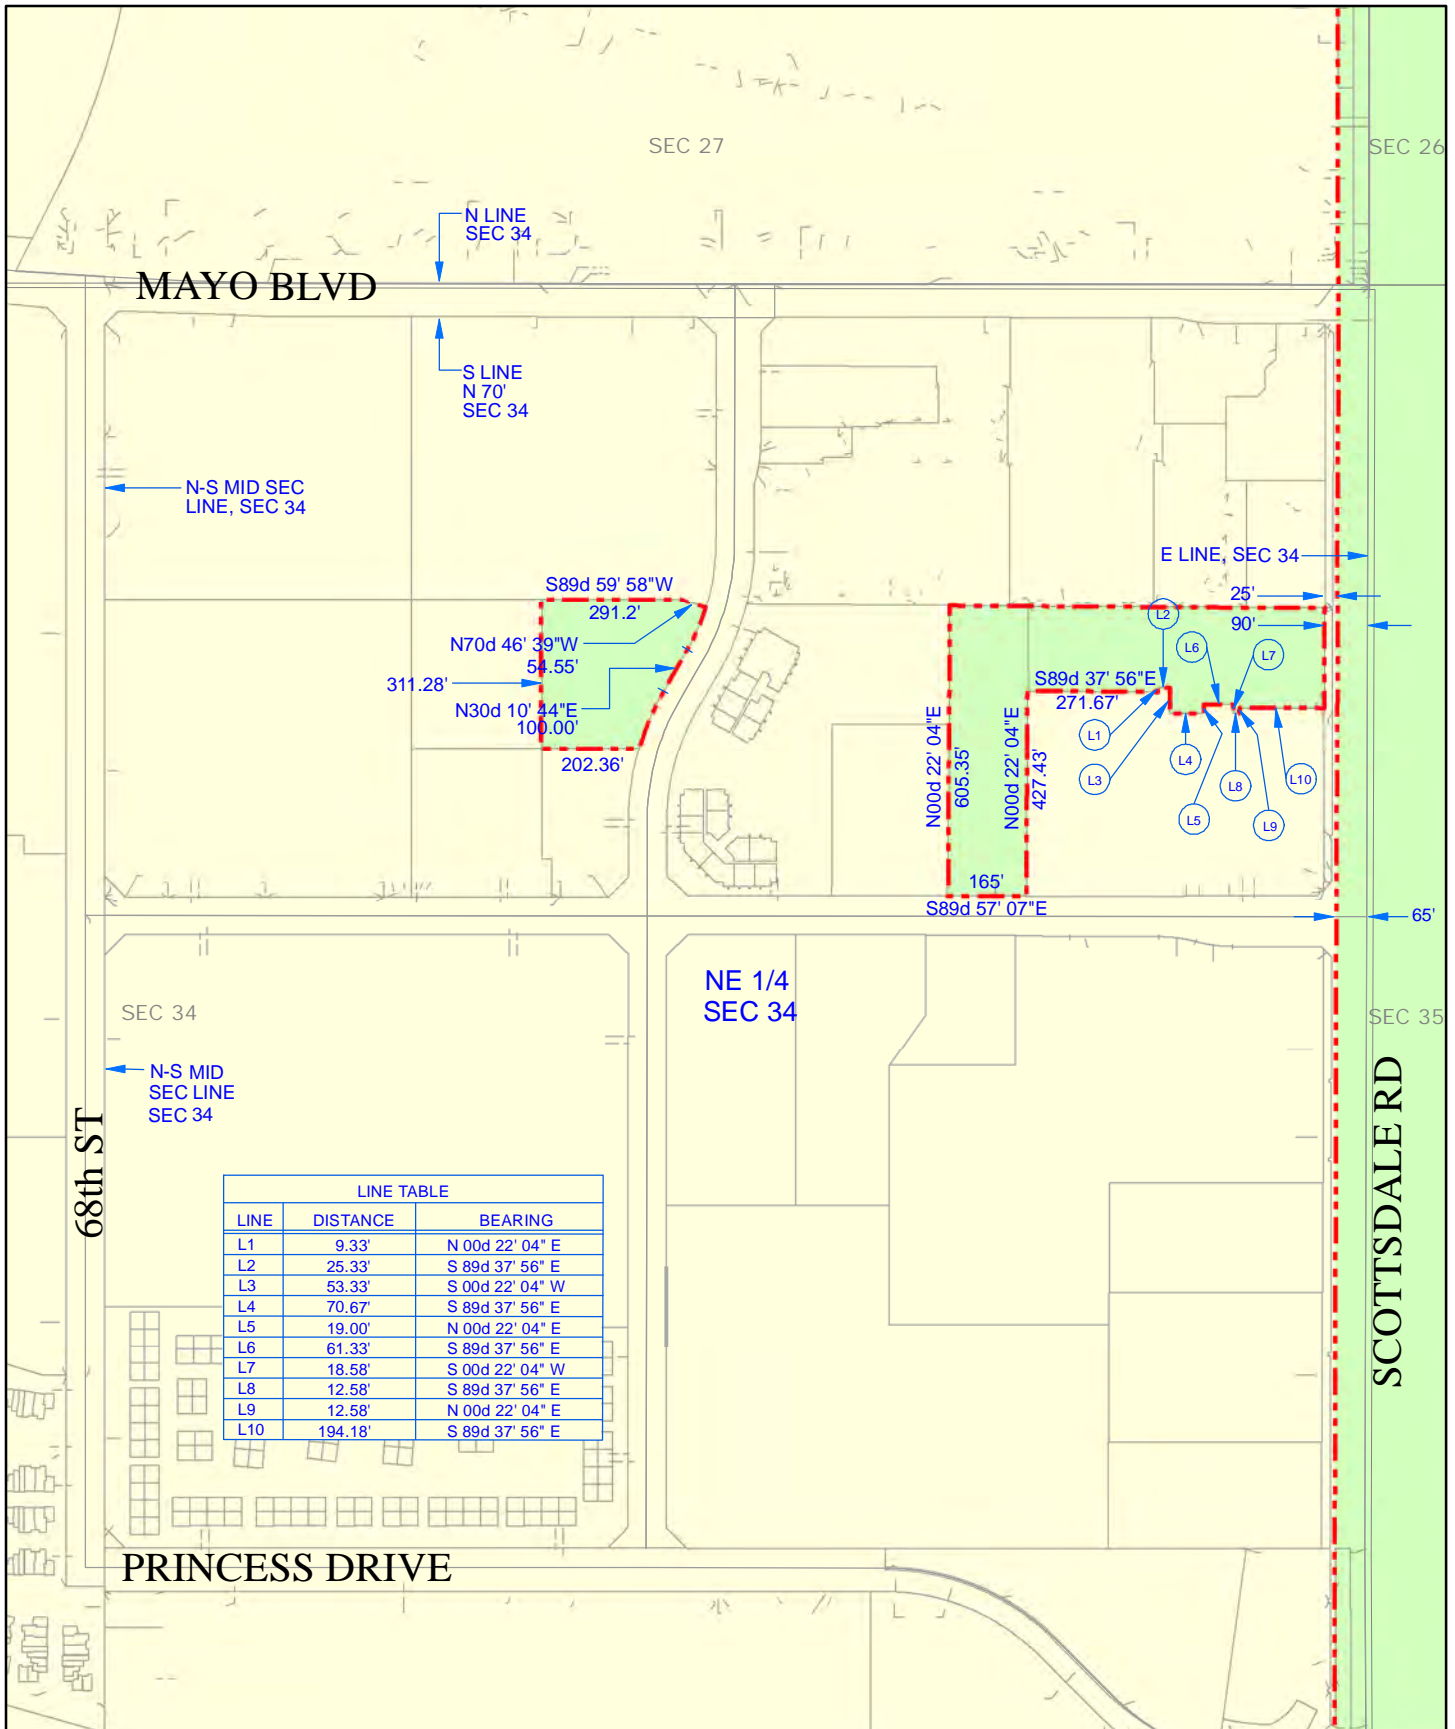

City of Phoenix
City Limits

- Not in Phoenix
- In Phoenix
- City Limits Line

Page
Number

14A