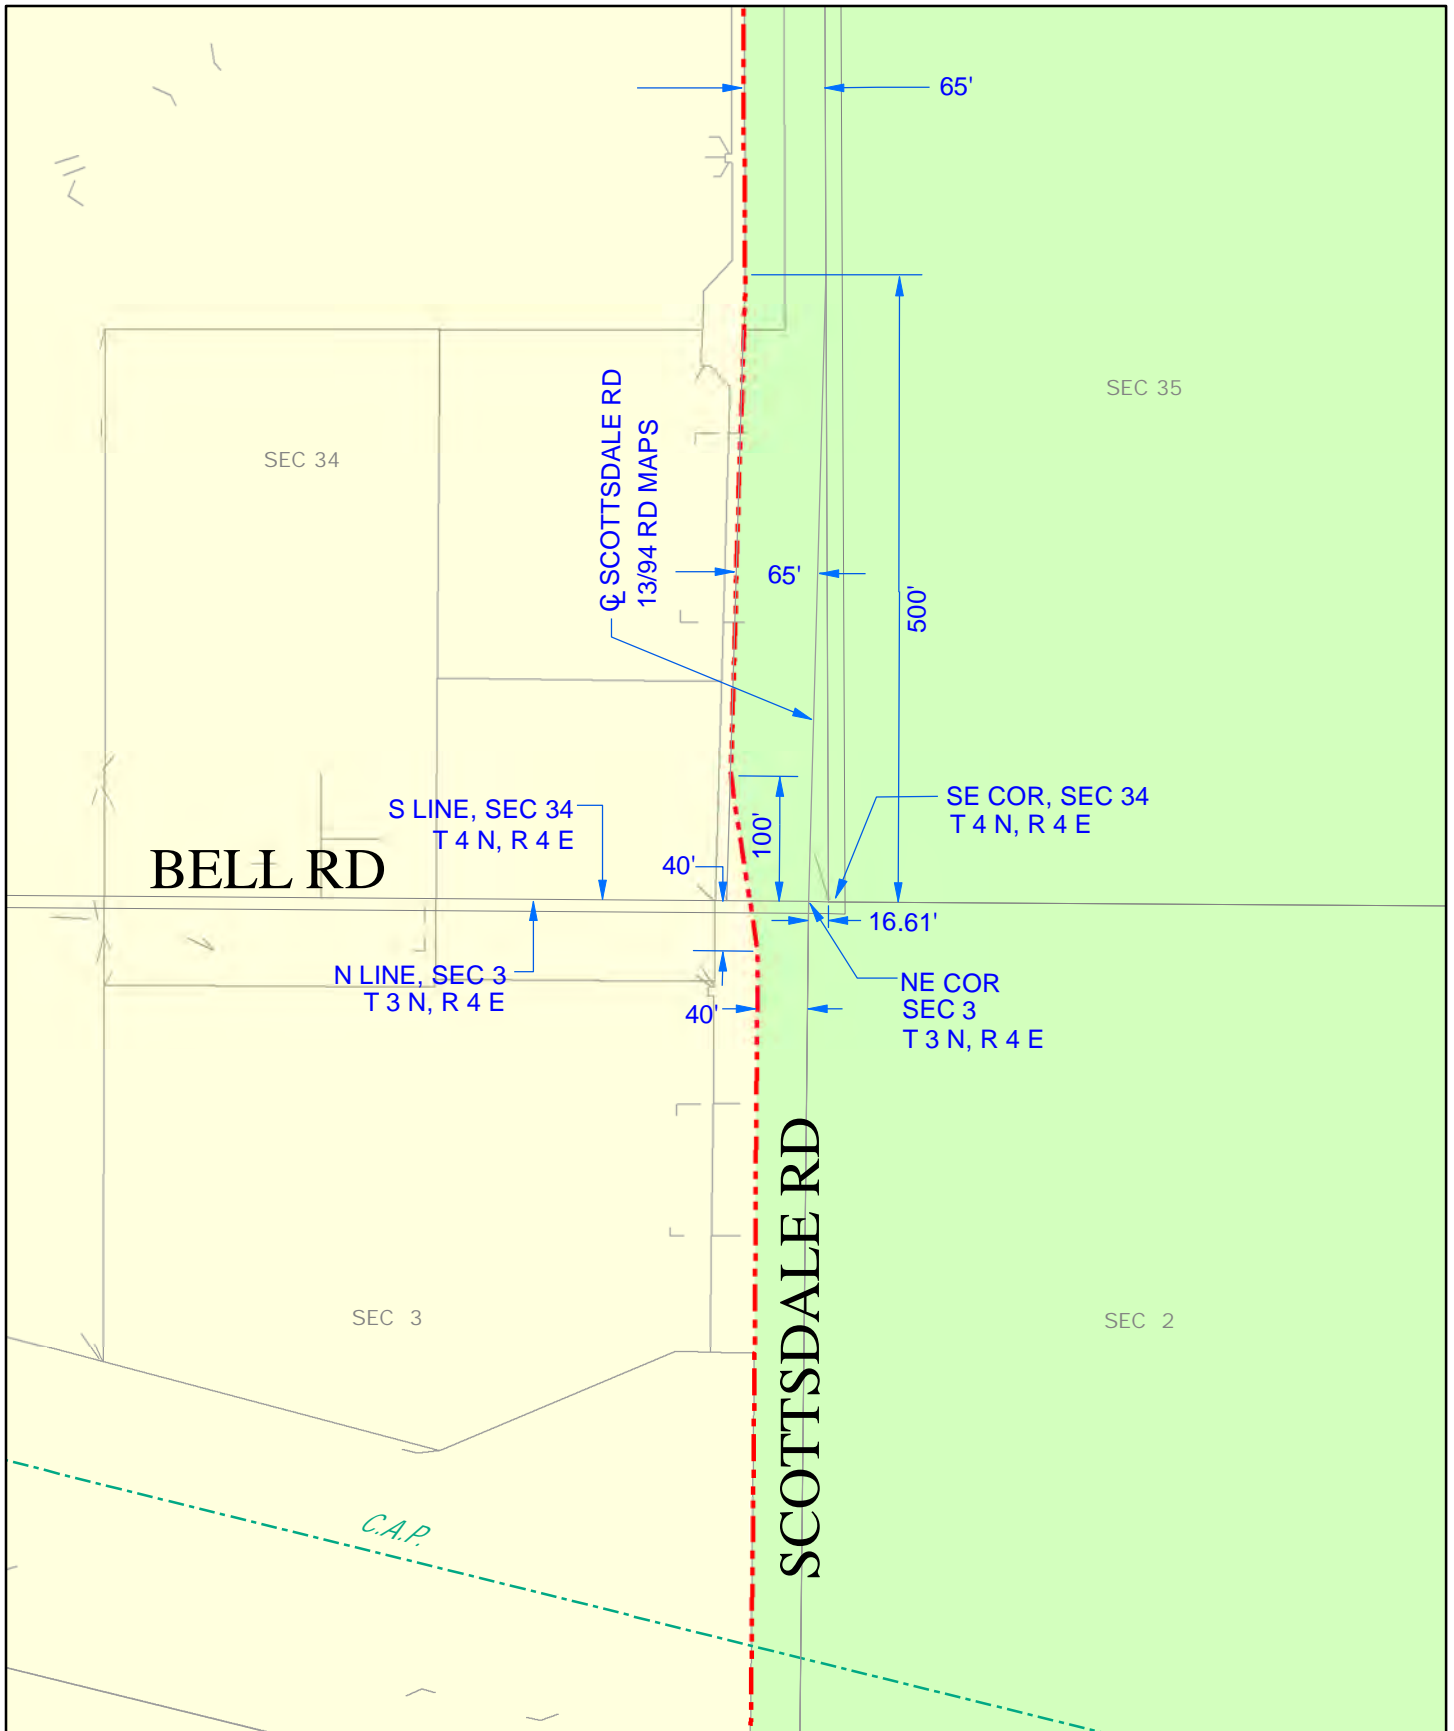

City of Phoenix
City Limits

- Not in Phoenix
- In Phoenix
- City Limits Line

Page
Number

14B