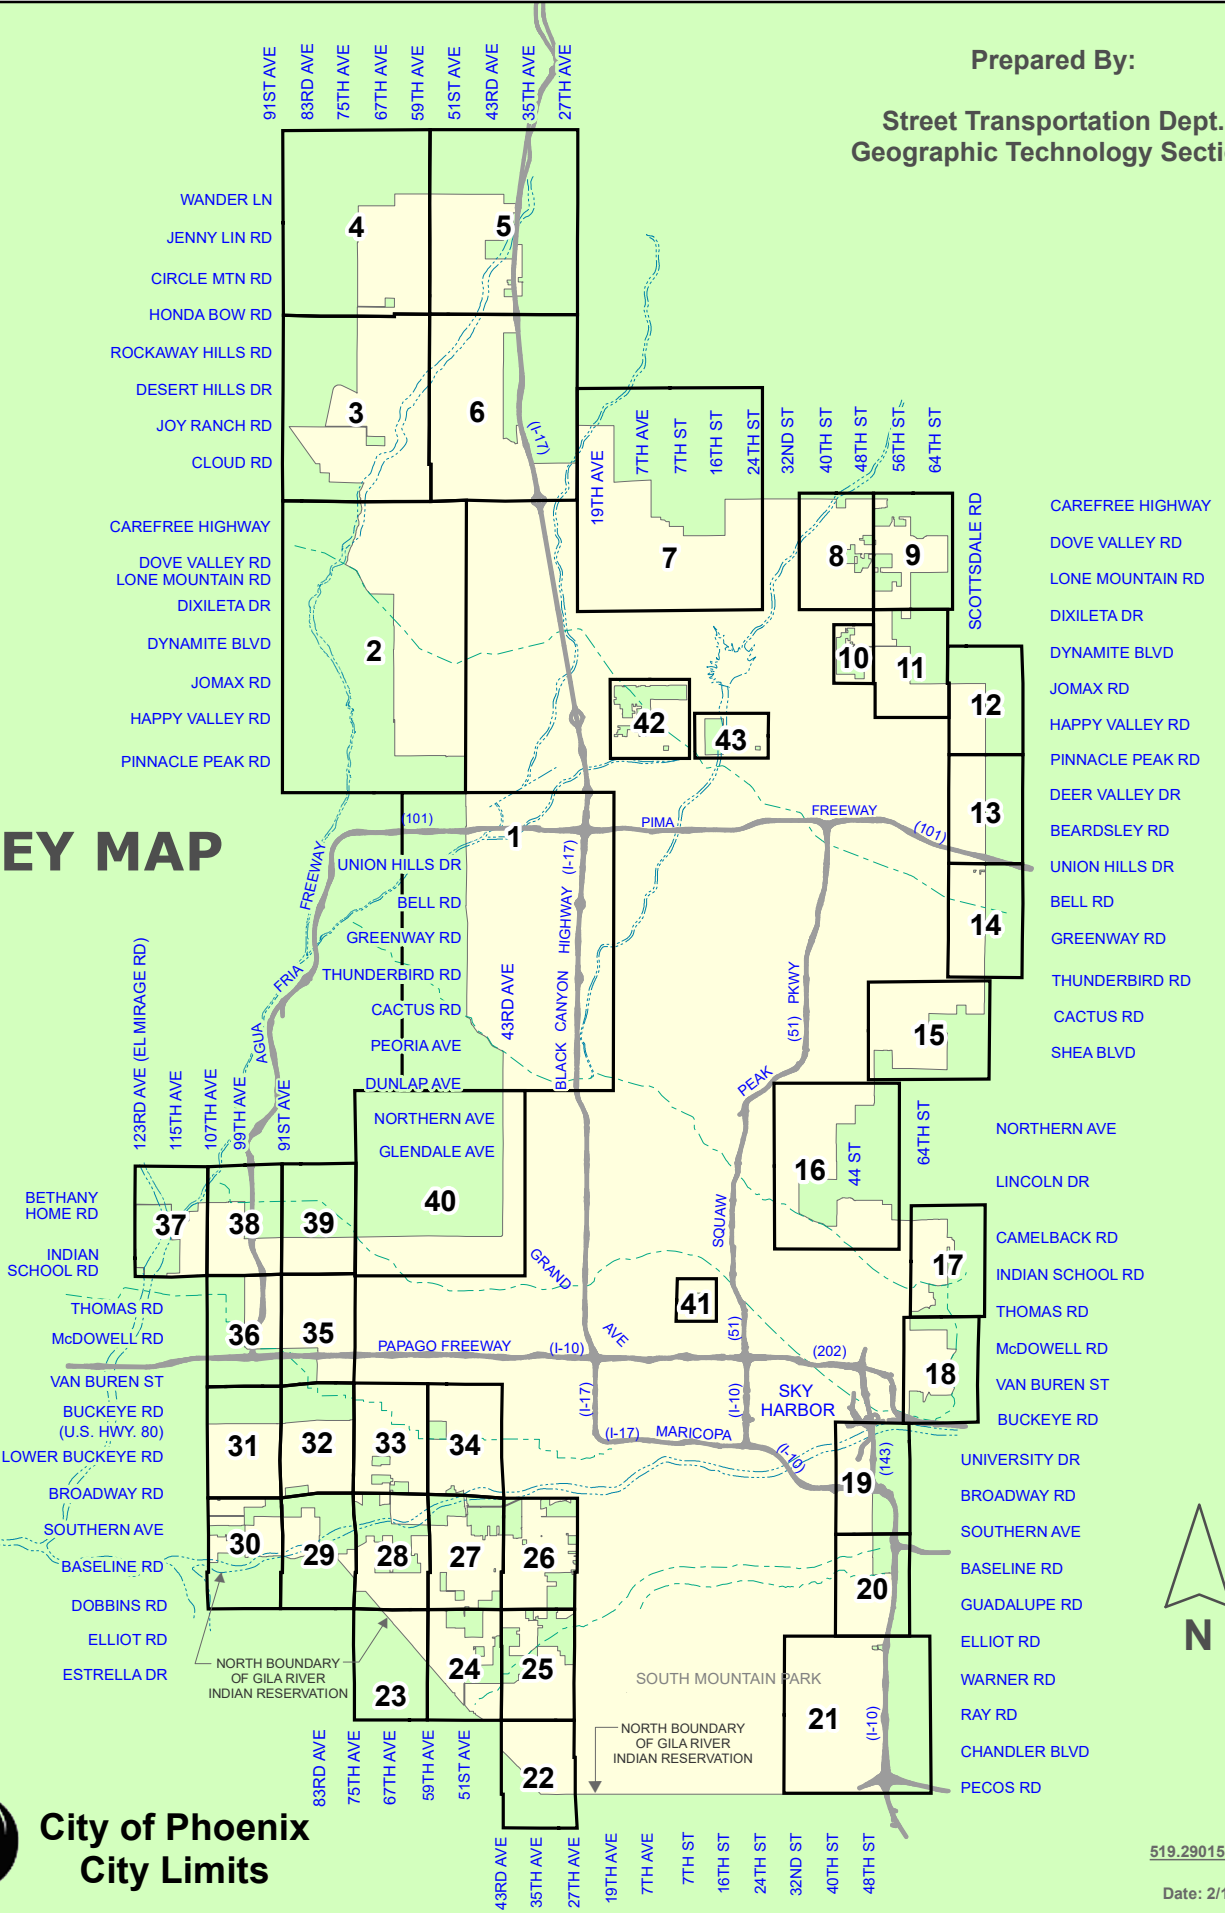

# KEY MAP

**City of Phoenix**  
**City Limits**

519.2901587 SQ. MI.

Date: 2/17/2023

## CITY LIMITS