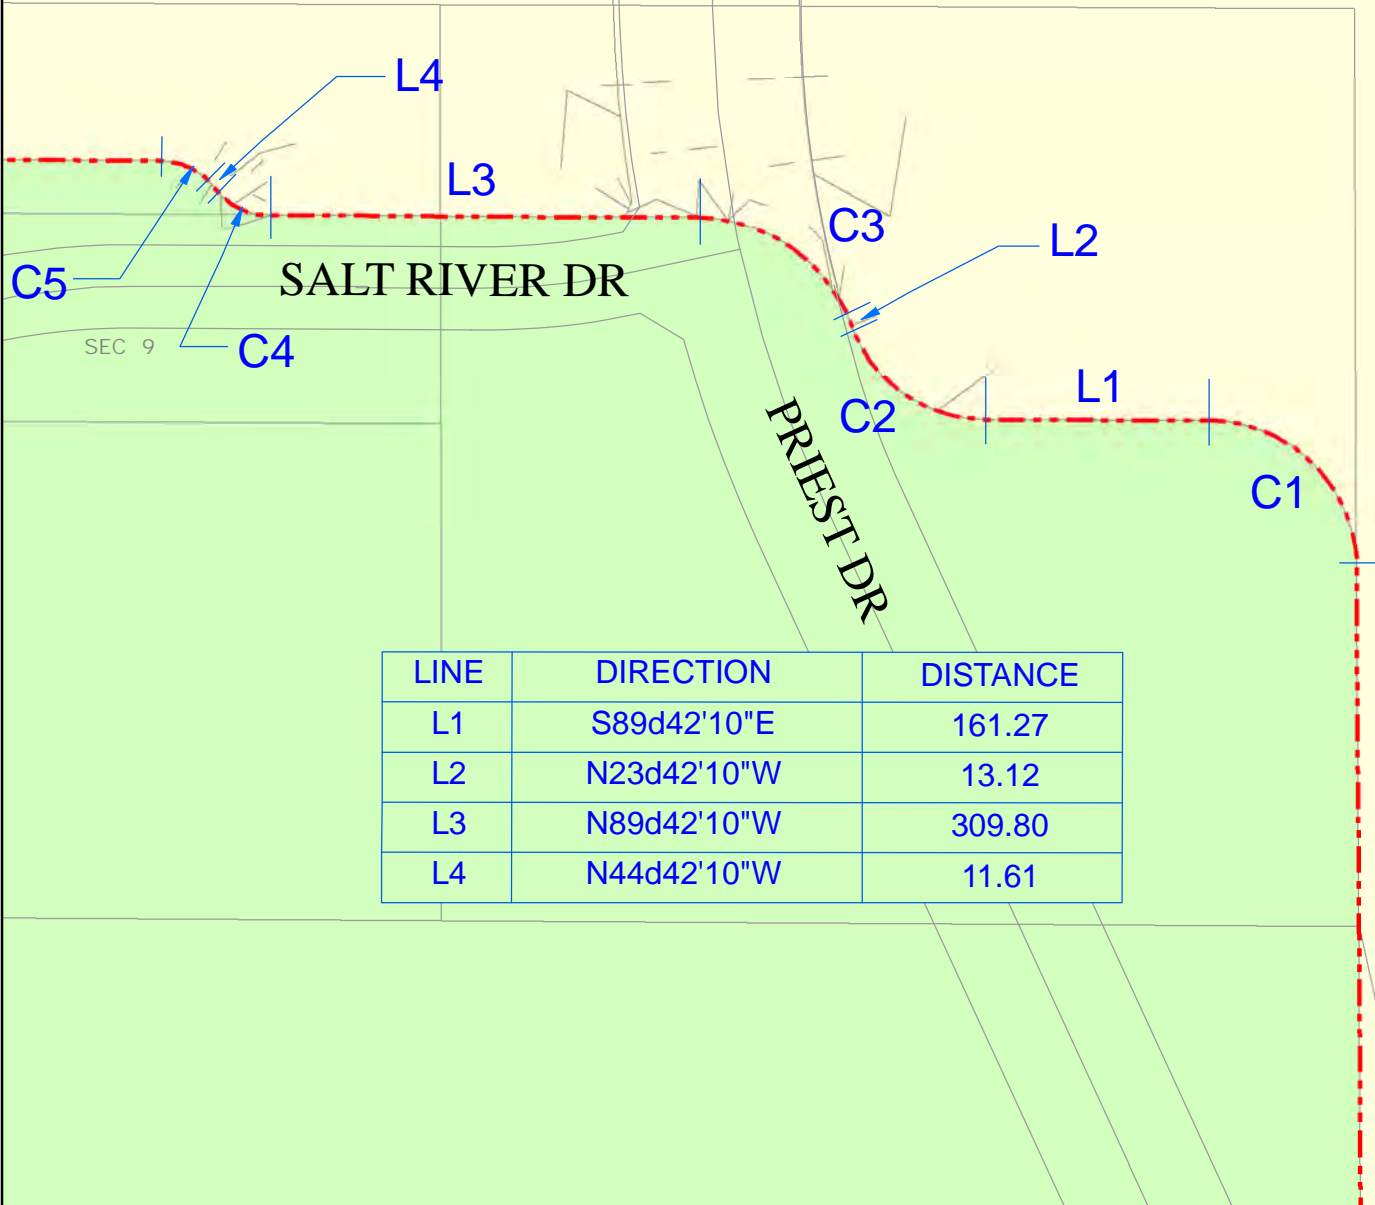

CURVE	RADIUS	DELTA	LENGTH
C1	109.10	89d25'	170.26
C2	100.00	66d00'	115.19
C3	120.00	66d00'	138.23
C4	50.00	45d00'	39.27
C5	50.00	45d00'	39.27

LINE	DIRECTION	DISTANCE
L1	S89d42'10"E	161.27
L2	N23d42'10"W	13.12
L3	N89d42'10"W	309.80
L4	N44d42'10"W	11.61