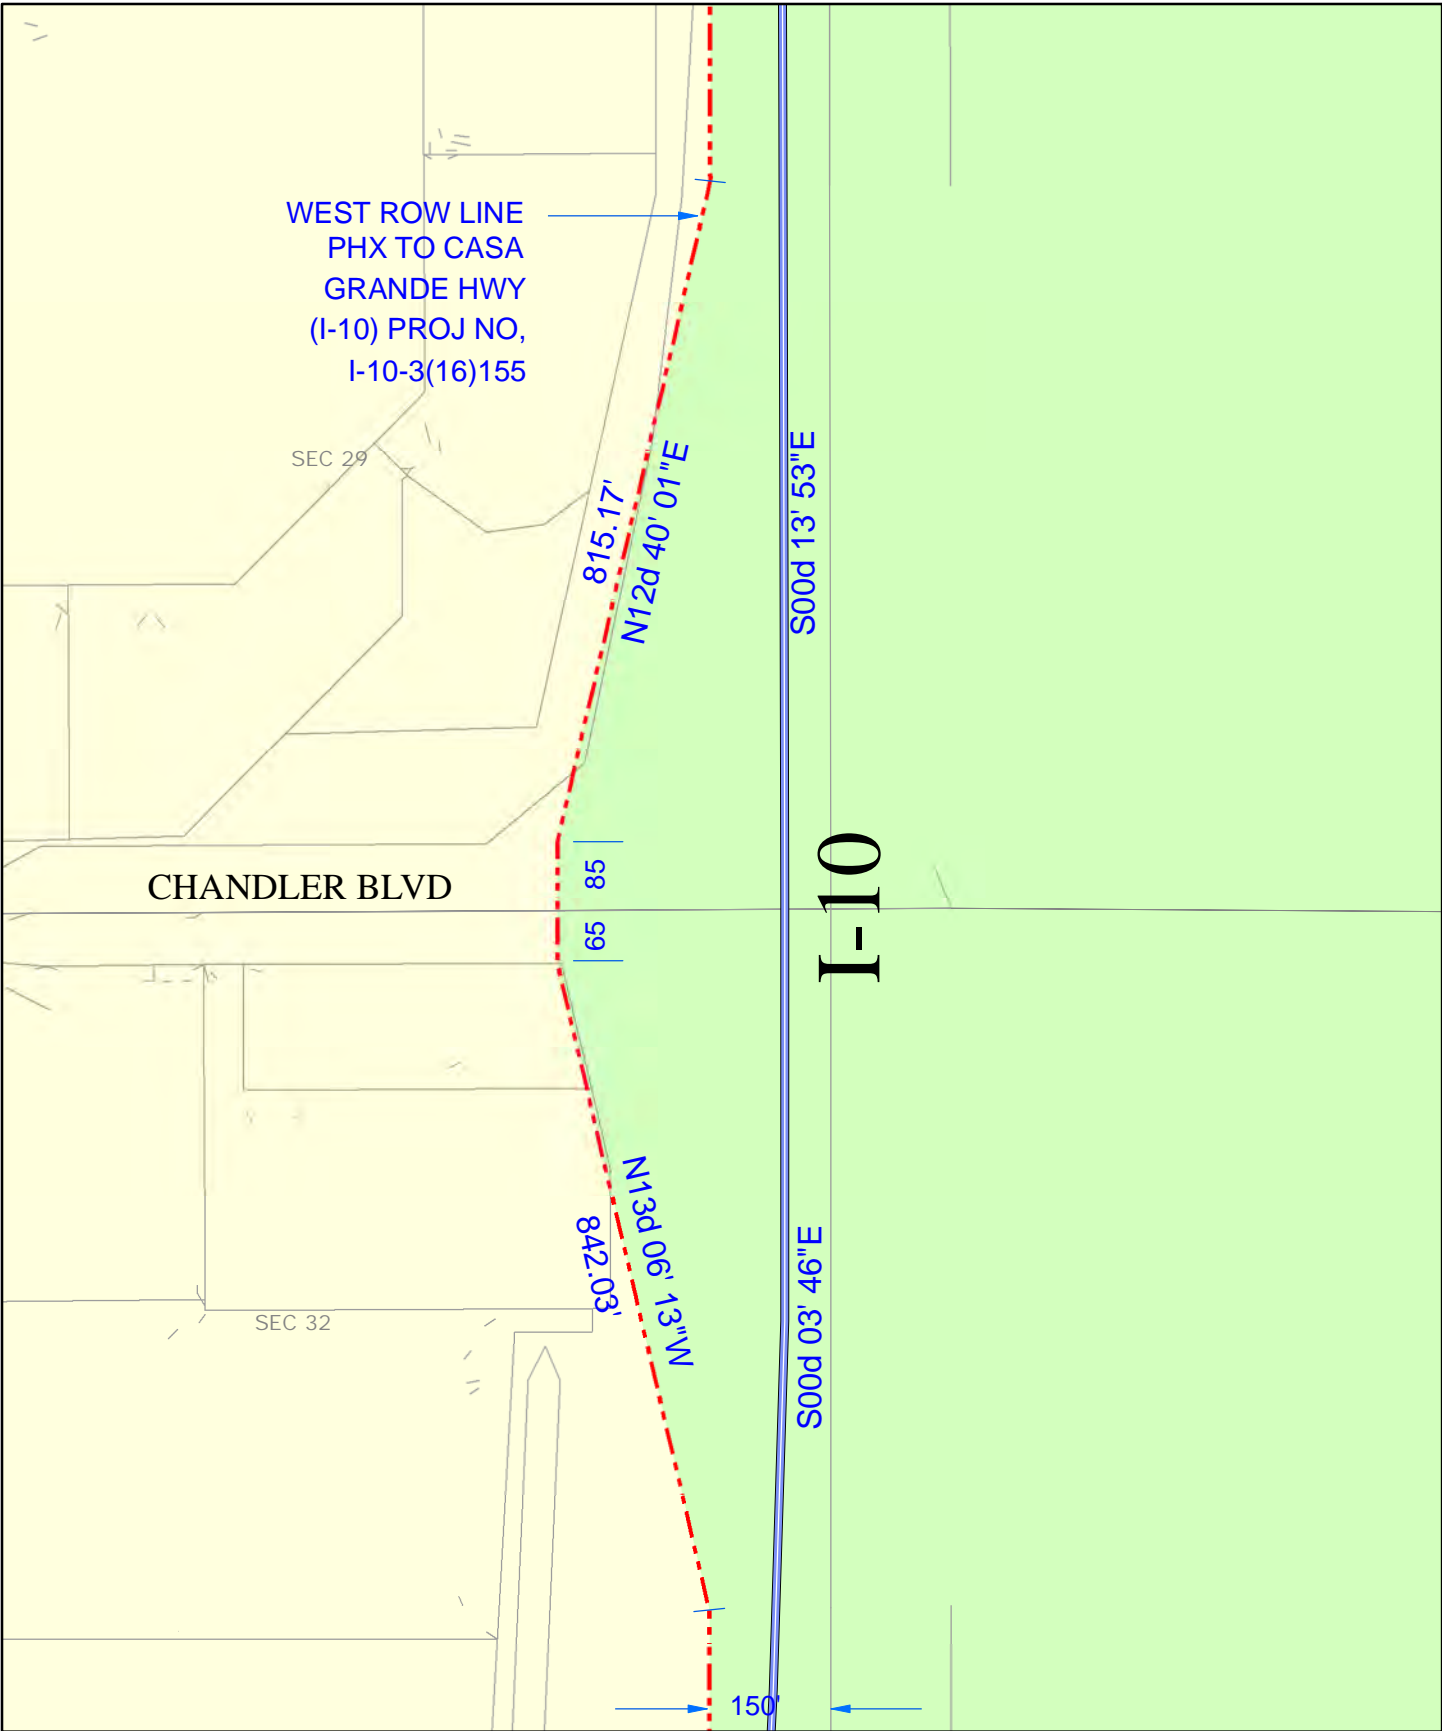

**City of Phoenix
City Limits**

- Not in Phoenix
- In Phoenix
- City Limits Line

Page
Number

21B