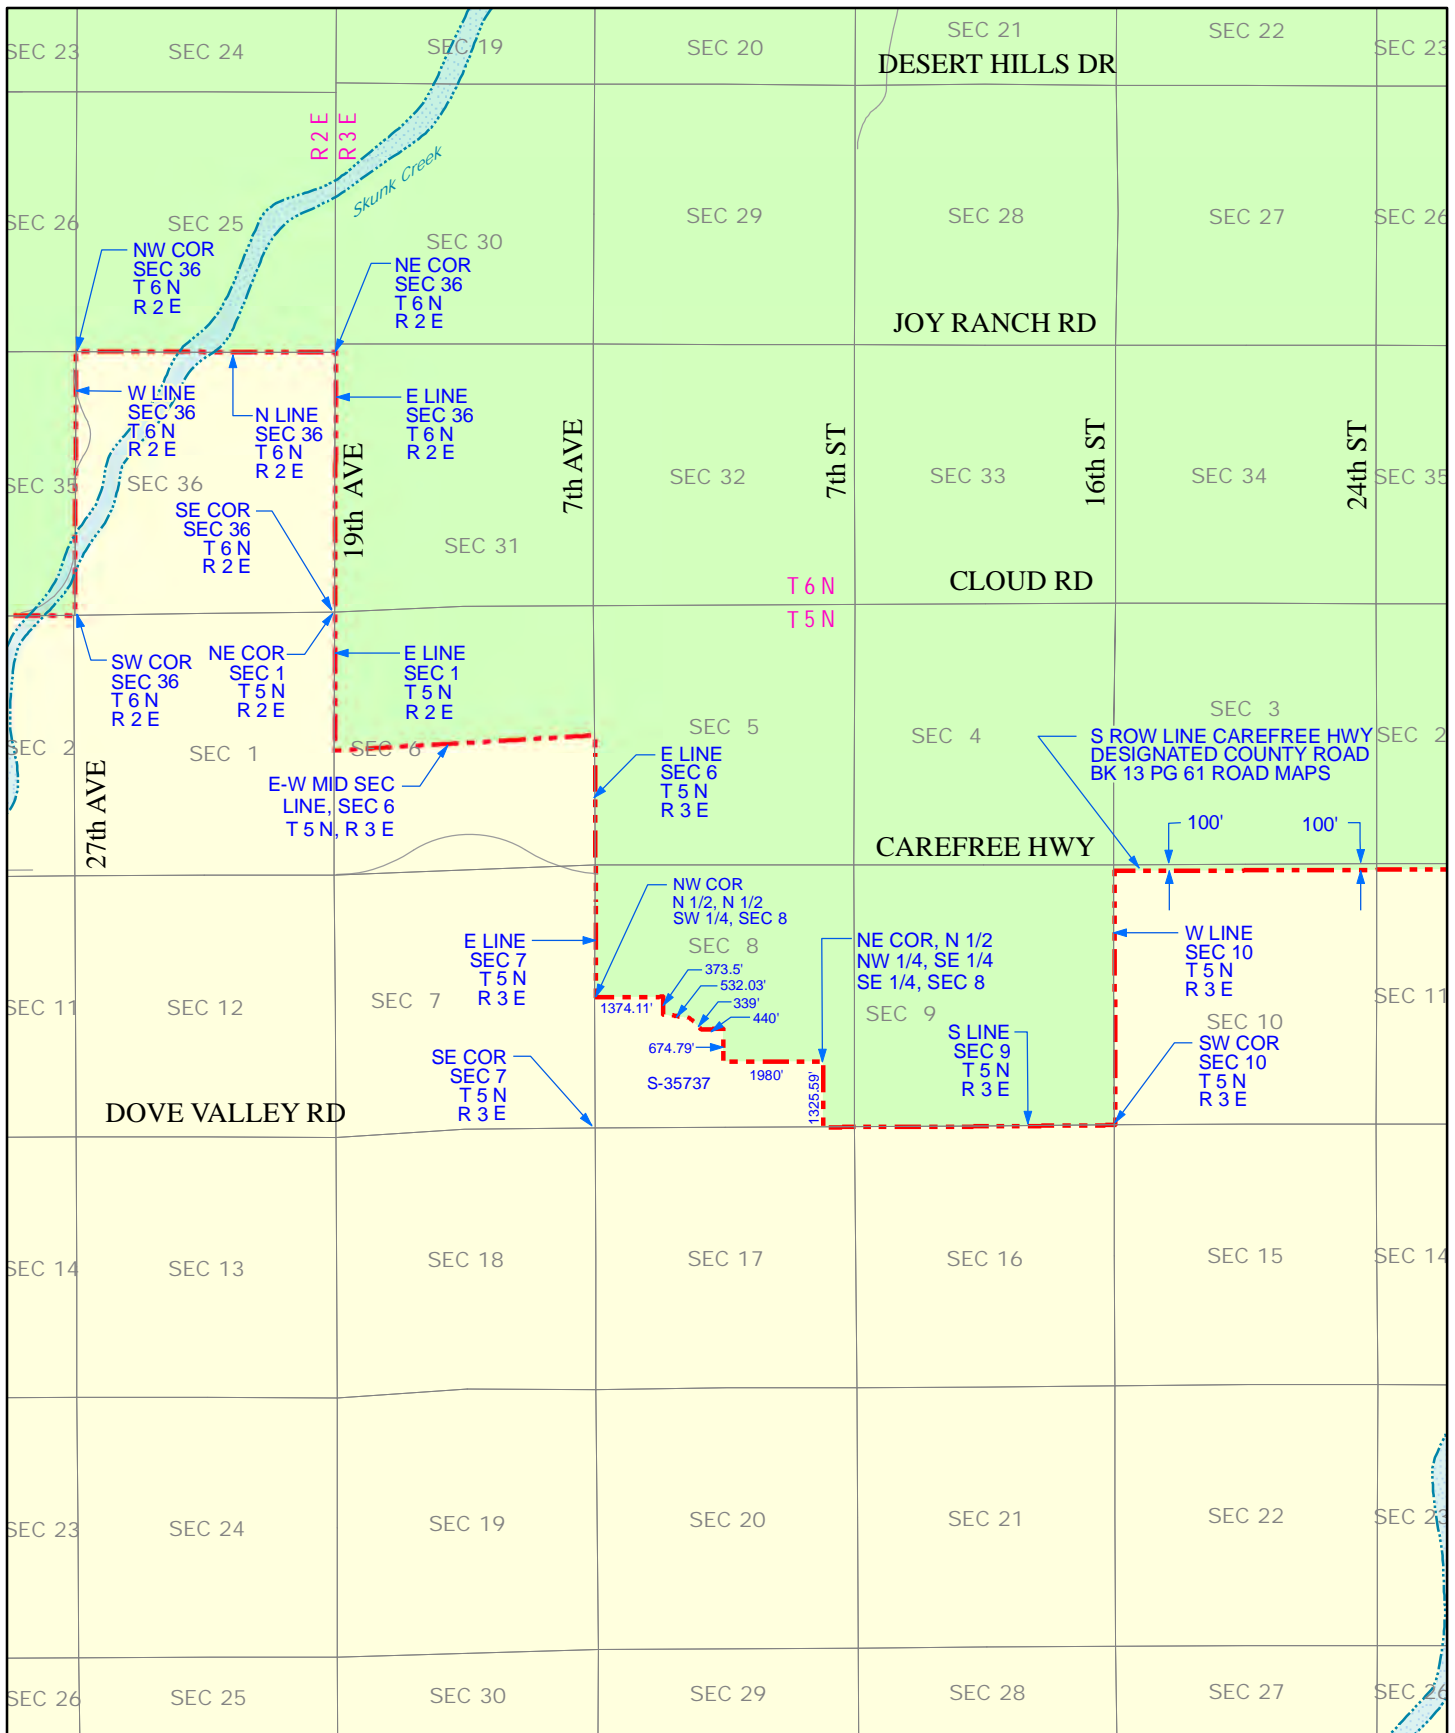

SEC 28

SEC 27

SEC 33

SEC 34

LINE TABLE

LINE	LENGTH	BEARING
L1	461.66	N 77d22'59" E
L2	275.94	S 60d39'04" E
L3	26.62	S 29d09'23" E
L4	28.92	S 39d26'25" E
L5	28.70	S 52d33'03" E
L6	28.40	S 64d36'29" E
L7	8.10	N 52d43'33" E
L8	70.87	S 70d26'06" E
L9	55.46	S 52d52'24" E
L10	87.61	S 42d00'49" E
L11	214.97	S 55d30'43" E
L12	15.39	S 48d19'27" E
L13	40.13	S 40d36'47" E
L14	470.28	S 77d44'54" E
L15	6.81	N 77d42'22" E
L16	219.63	S 15d38'25" E
L17	—	N 75d10'05" E

N LINE
SEC 34

PIONEER RD

E ROW LINE
PIONEER RD

702.51'

W 1/4 COR
SEC 34

PIONEER RD

City of Phoenix City Limits

- Not in Phoenix
- In Phoenix
- City Limits Line

Page
Number

6A

**City of Phoenix
City Limits**

- Not in Phoenix
- In Phoenix
- City Limits Line