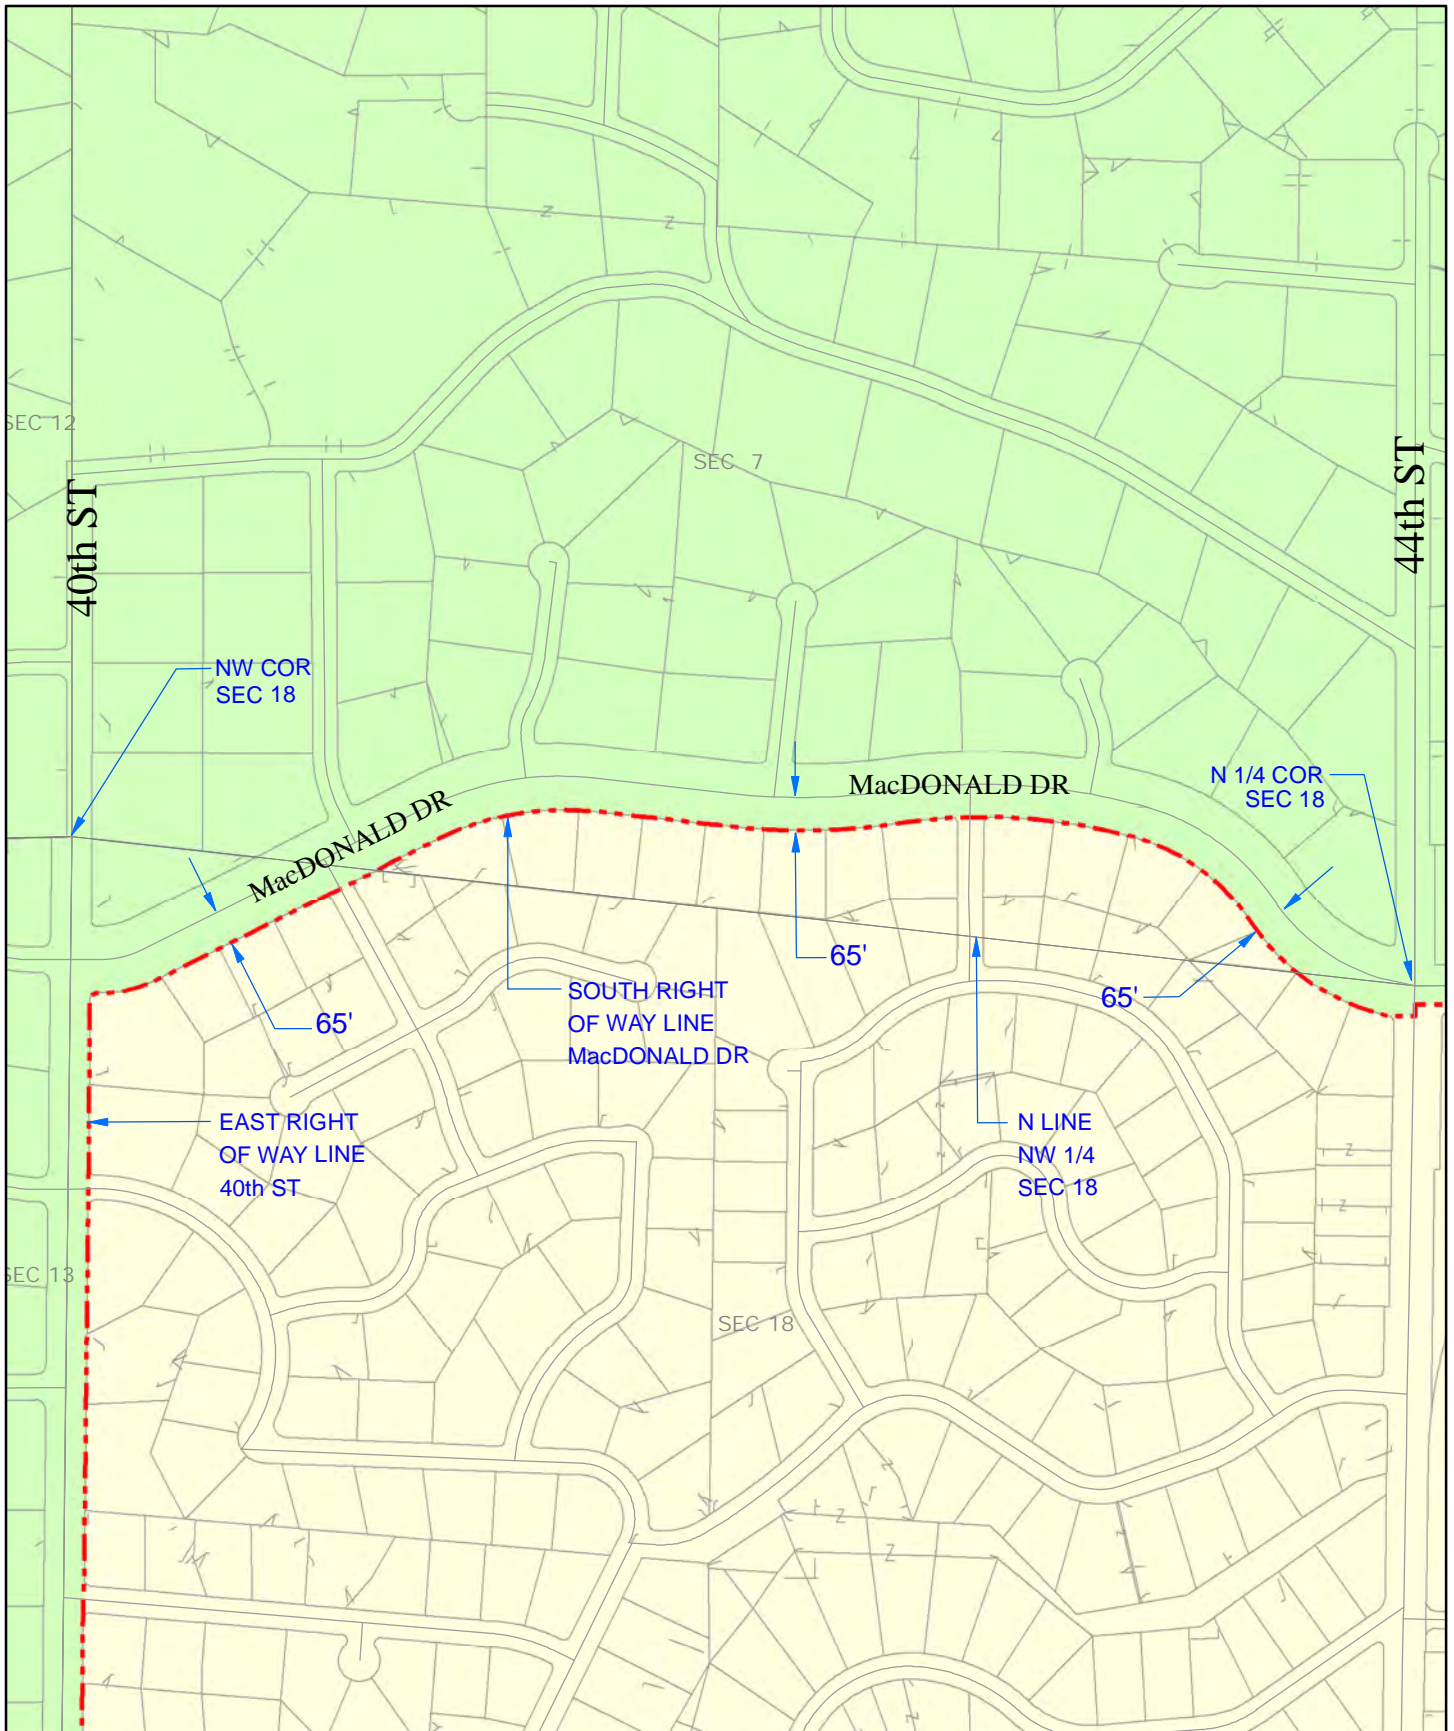

**City of Phoenix
City Limits**

- Not in Phoenix
- In Phoenix
- City Limits Line