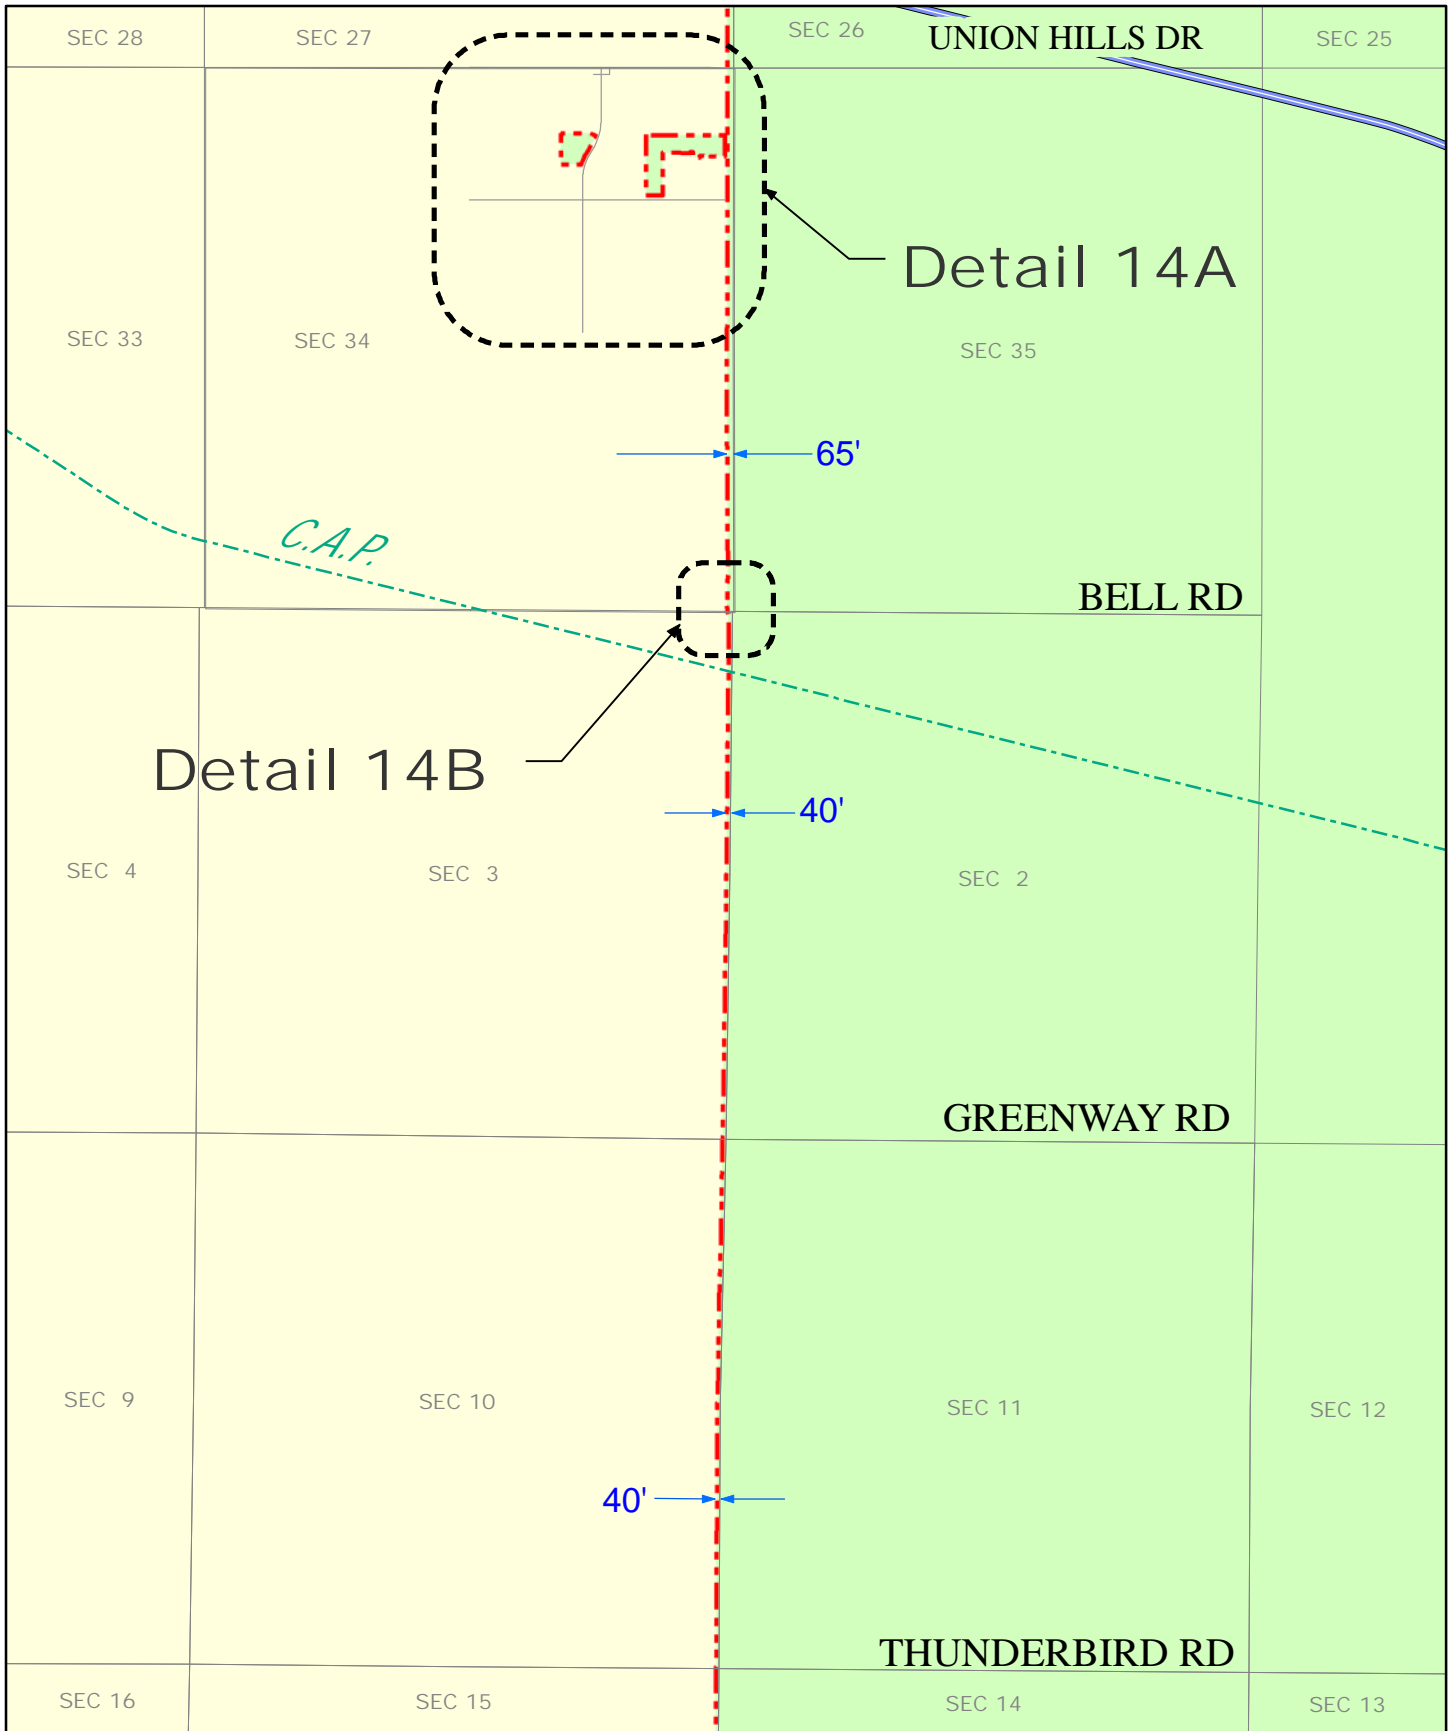

**City of Phoenix
City Limits**

- Not in Phoenix
- In Phoenix
- City Limits Line

Page
Number

14