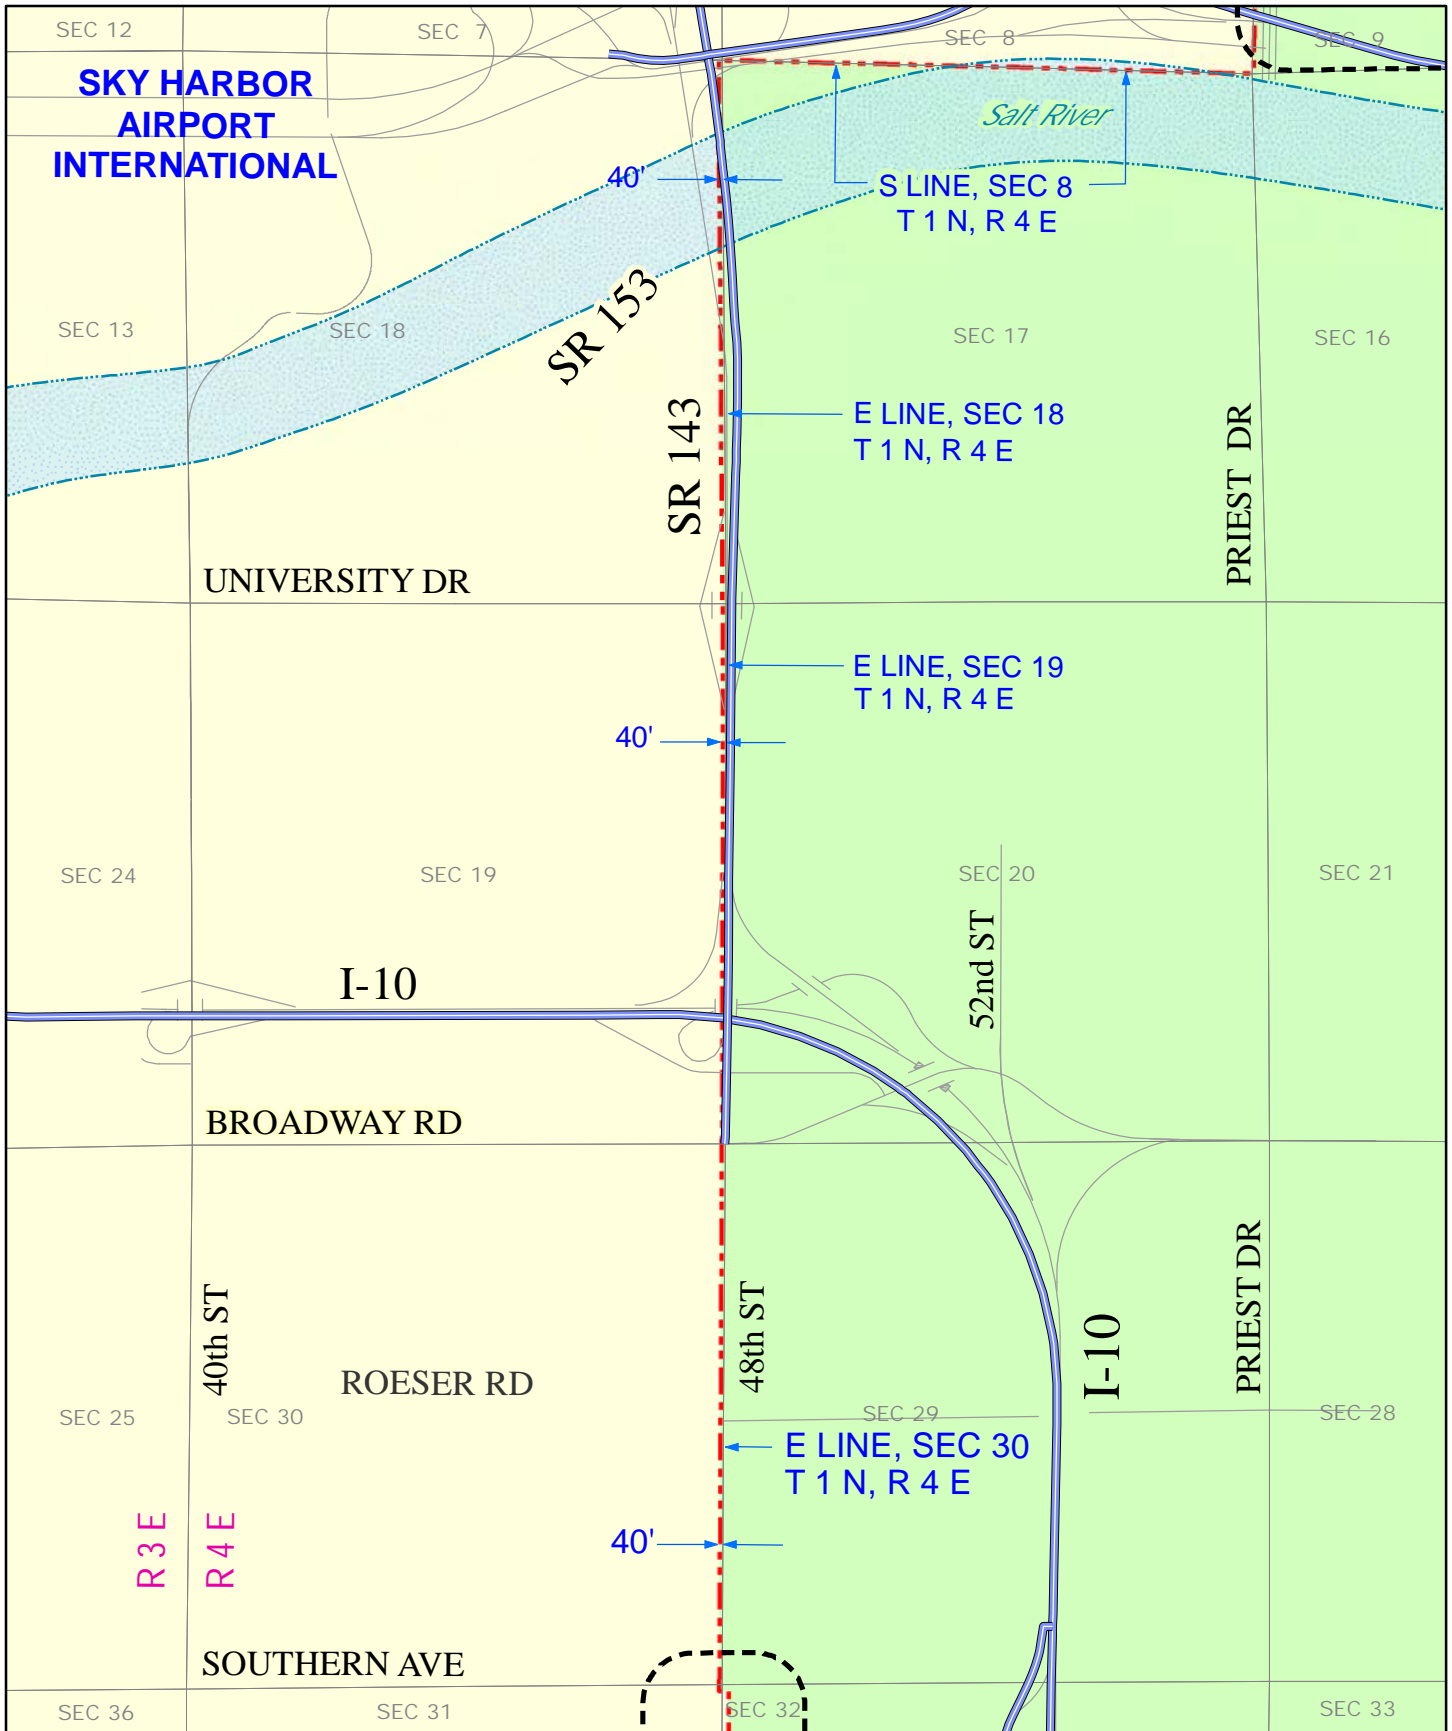

**City of Phoenix
City Limits**

- Not in Phoenix
- In Phoenix
- City Limits Line